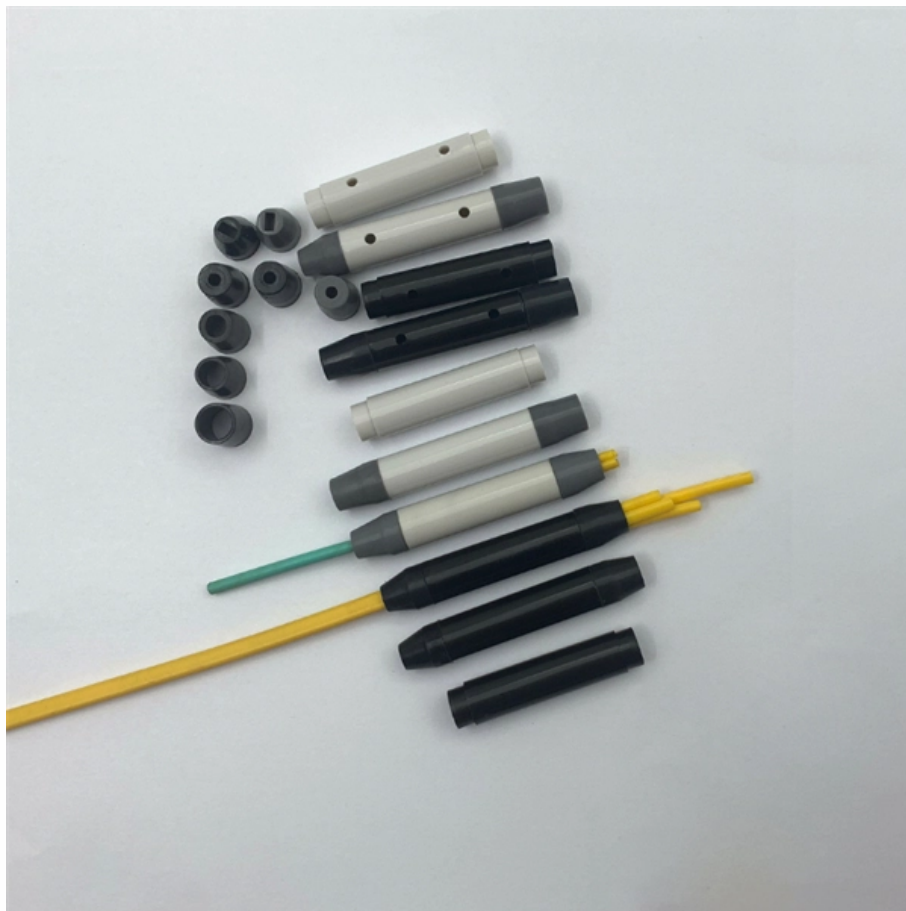

12-core 10 Gigabit Multimode Indoor Fiber Optic Cable