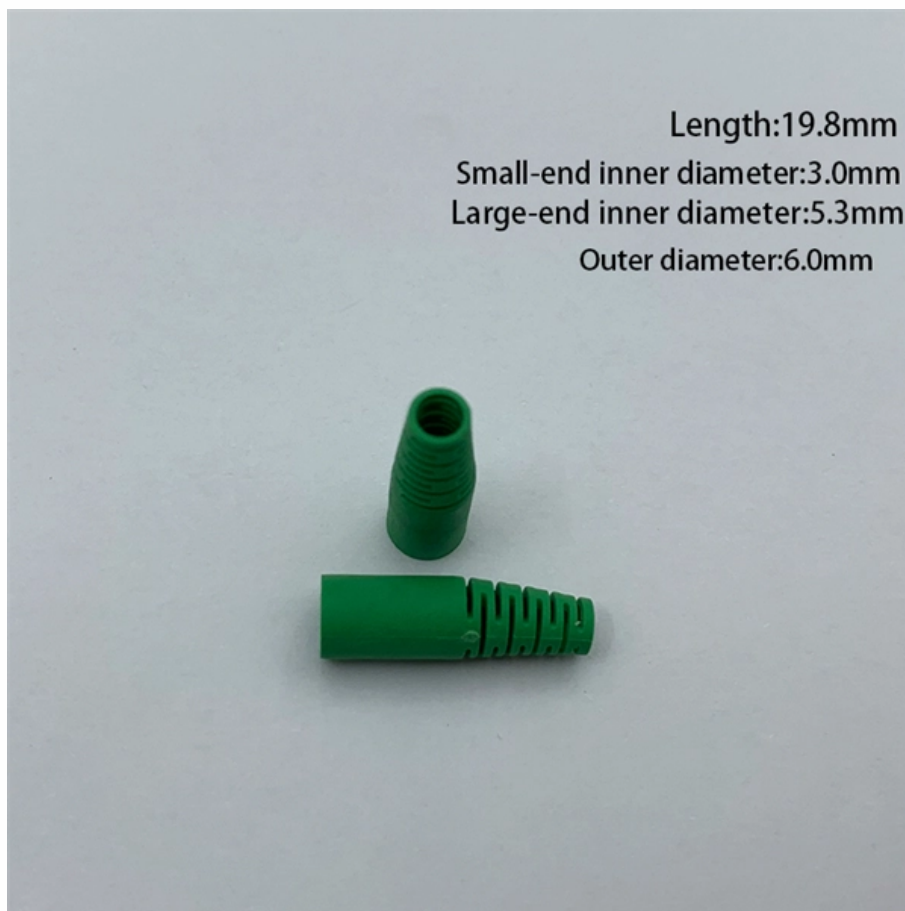

12 rows of distribution boxes

12 rows of distribution boxes

Amazon : Distribution Box 12 Way

Browse 12 way distribution boxes with transparent covers and IP65 waterproof ratings. Perfect for organizing circuits and protecting your electrical system.