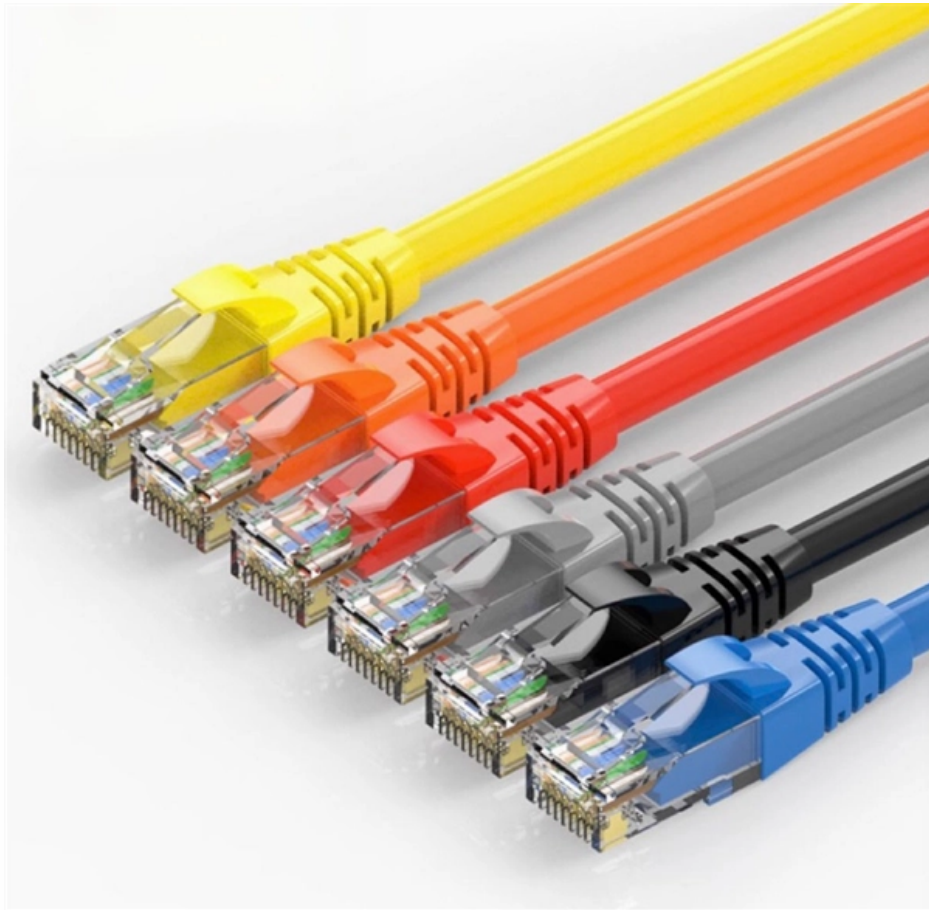

2 5G PoE Switch with Optical Module

2 5G PoE Switch with Optical Module

2.5G PoE Ethernet Switches , Multi-Gigabit Unmanaged - NICGIGA

Power your devices with 2.5G PoE switches from NICGIGA. Multi-gigabit speeds and PoE+ support for home offices, NAS setups, and wireless access points.

[Read More](#)

(POE-SWR308G25) 2.5G Cloud Managed PoE Switch with 10G SFP

This item is currently on backorder but you can still purchase it now and we'll ship as soon as more become available. Provide 8 x 2.5G PoE ports. Adaptive 1G/2.5G/10G Optical Fiber Module.

[Read More](#)

Switch Flex 2.5G

Flexible, 8-port 2.5 GbE switch with a 10 GbE RJ45/SFP+ combination uplink port that can be powered with a USB-C or PoE+ adapter.

[Read More](#)

PoE Switch , Omniton Systems

Omnitron Power over Ethernet (PoE) switches enable distance extension over fiber optic cabling to network edge devices. They are available as unmanaged or

[Read More](#)

10 Port 2.5Gb Unmanaged PoE Switch with 8*2.5G