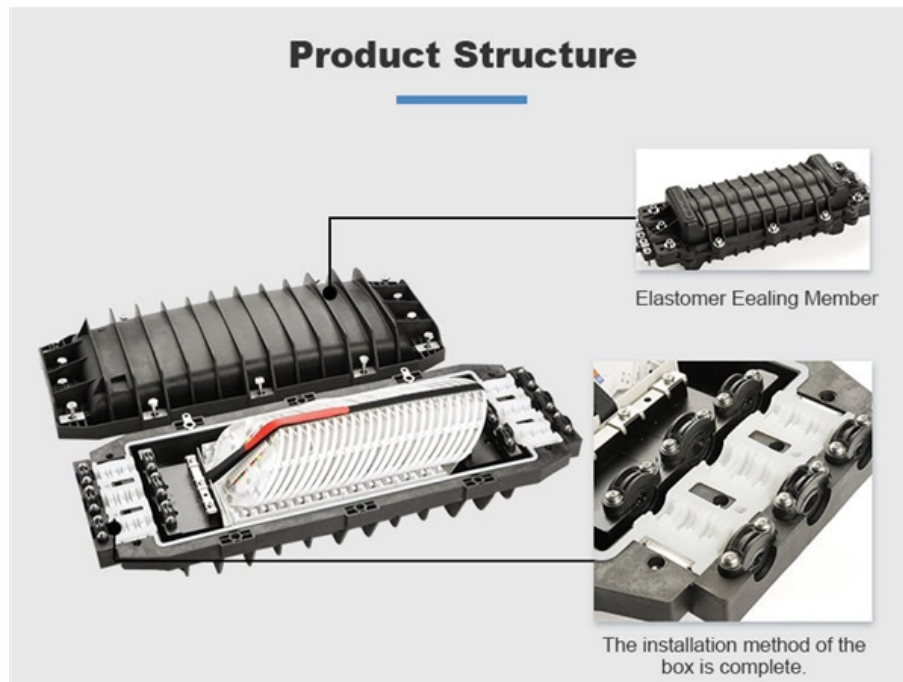

24-core fiber optic cable installation plug

Overview

If you only remember one thing: MPO is a multi-fiber connector standardized under IEC 61754-7 that allows you to terminate 8, 12, 16, 24, or even 32 fibers in a single rectangular ferrule. Where reels are supplied with protective material fitted over the cable, the protection should remain in place until the cable will be installed. Whether you're supporting parallel optics like 100G SR4 or densifying an optical distribution frame (ODF), MPO is now a cornerstone of network design. High-quality LC-LC multi-mode OM3 breakout installation cable for indoor (inside buildings). Black protection jacket with flexible and extremely tear-resistant pulling aid of nylon material on both ends. On long runs, use proper lubricants and make sure they are compatible with the cable jacket.

24-core fiber optic cable installation plug

24 Core and 48 Core Fiber Optic Cable

24 Core and 48 Core Fiber Optic Cable Fiber optic cable is a cable containing one or multiple optical fibers that are used to transmit the signal. The optical fiber

[Read More](#)

Tech.GiftAbay GESD 4PCS 6 Duplex 12 Core LC Adapters OM3 Fiber

Key Features 4PCS LGX Footprint OM3 Fiber Patch Panel Loaded with 6 Duplex LC 12 Fiber Ports Adapters, Streamlines Fiber Optic Cable Patching Ceramic Inserts, Constructed in High Quality Steel