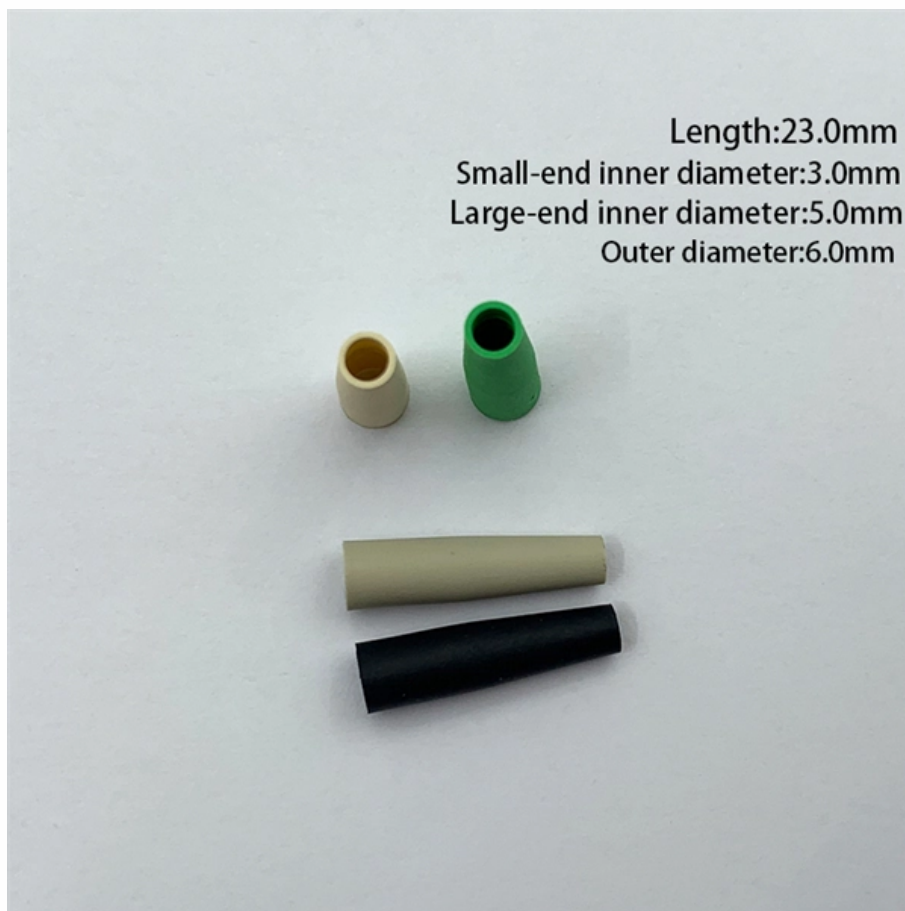

4-line cable tray

4-line cable tray

Cable Management Trays

Our Cable Management trays are light in weight and are easy to maintain. They are a great trouble-free way to keep your cables organised. These easy to install cable trays disperse heat fast to help