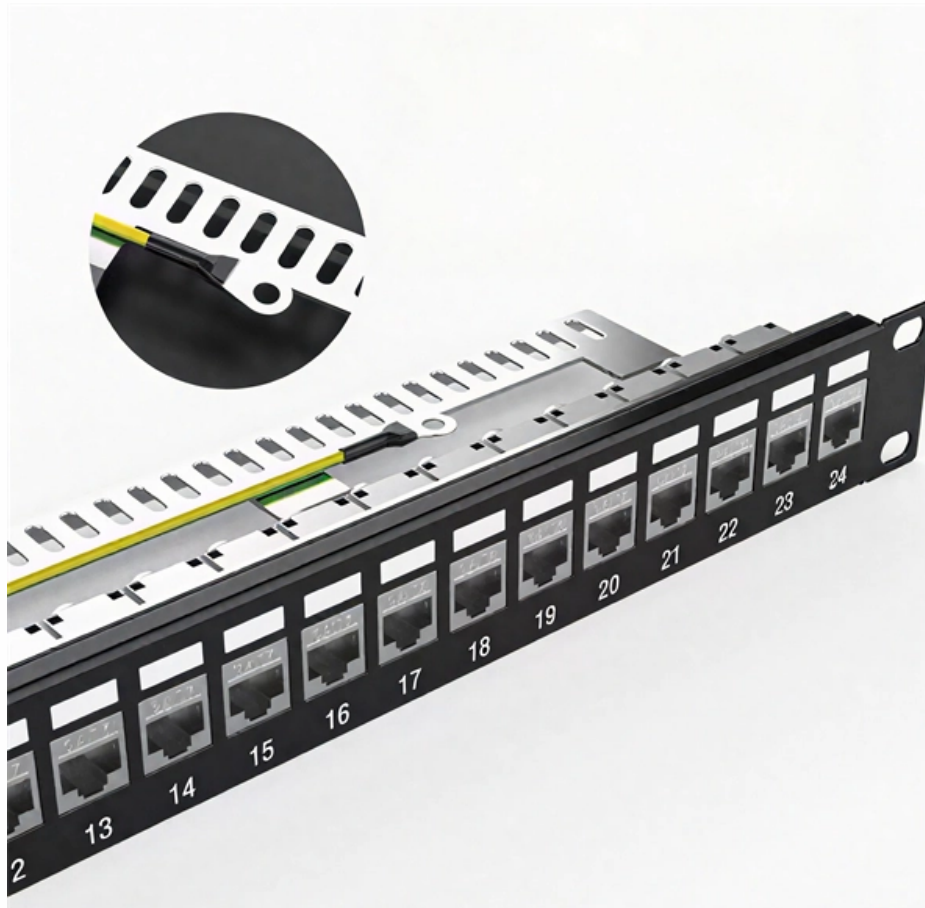

ZTP Thermal & Power

48-core fiber optic cable junction box price 6

48-core fiber optic cable junction box price 6

Amazon : Fiber Termination Box

6-Core FTTH Fiber Distribution Termination Box with 6 SC APC Adapters, IP65 Waterproof, Wall-Mount Enclosure for Residential/Commercial Fiber Optic Splicing & Management (with 6 APC Adapter)

[Read More](#)

48 Core Indoor Fiber Termination Box

Discover the ultimate 48 Core Indoor Fiber Termination Box at unbeatable prices! JUNPU's cutting-edge fiber splitter distribution box guarantees seamless connectivity for your fiber optic cables.

[Read More](#)

12 Core Fiber Distribution Box, 12 Port FTTH

Eardion 12 Port FTTH Fiber Distribution Box Splitter Box- Fiber Optic Terminal Junction Splitter Box with LC Fiber Cable Coupler It is suitable for optical fiber

[Read More](#)

SJ-ODB-M16 Fibre Junction Box 48 Cores

SJ-ODB-M16 fibre junction box 48 cores is designed for the safe transmission of data, voice and video. It is made up of cold-rolled Steel or stainless steel and has