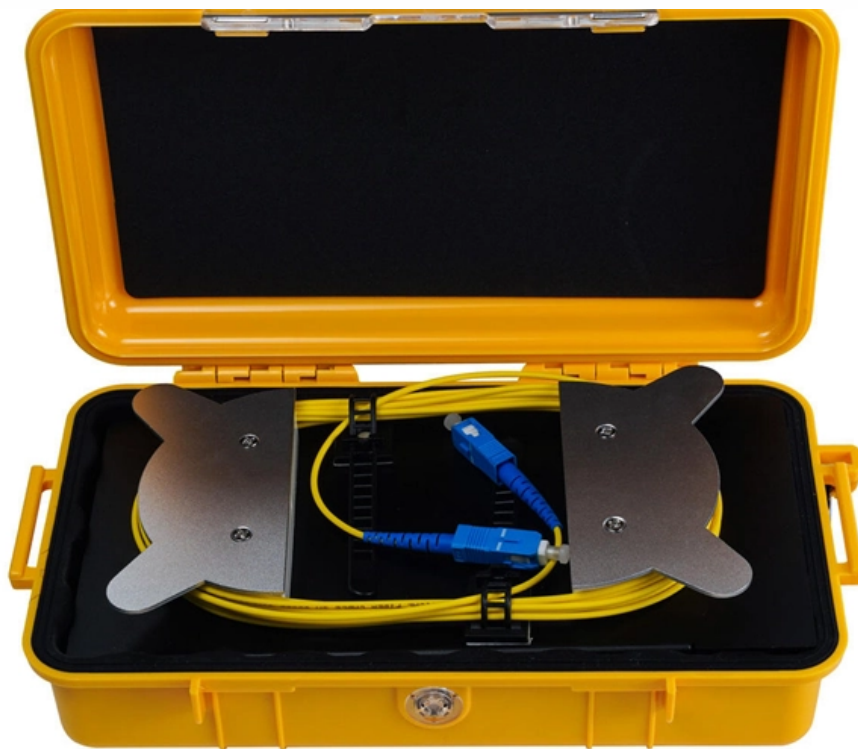

8-port 100Mbps PoE switch

8-port 100Mbps PoE switch

TL-SF1008P

What This Product Does TL-SF1008P is an 8 10/100Mbps ports unmanaged switch that requires no configuration and provides 4 PoE (Power over Ethernet) ports. It can automatically detect and supply

[Read More](#)

Buy TP-Link TL-SL1226P 24-Port Unmanaged PoE+

With a combination of standard RJ45 ports and SFP uplinks, this switch allows for flexible network connections and straightforward plug-and-play operation. Key

[Read More](#)

Switch, 8-Port, Fast Ethernet, PoE

Mit dem Desktop-Design, der hervorragenden Leistung und der Qualität ist der 8-Port-10/100-Desktop-PoE-Switch TL-SF1008P von TP-LINK eine großartige Wahl zur Erweiterung Ihres Heim- oder

[Read More](#)

Amazon : TP-Link TL-SF1008P, 8 Port 10/100Mbps

The 8-Port 10/100Mbps Desktop Switch with 4-Port PoE provides a seamless network connection. It integrates 100Mbps Fast Ethernet and 10Mbps Ethernet