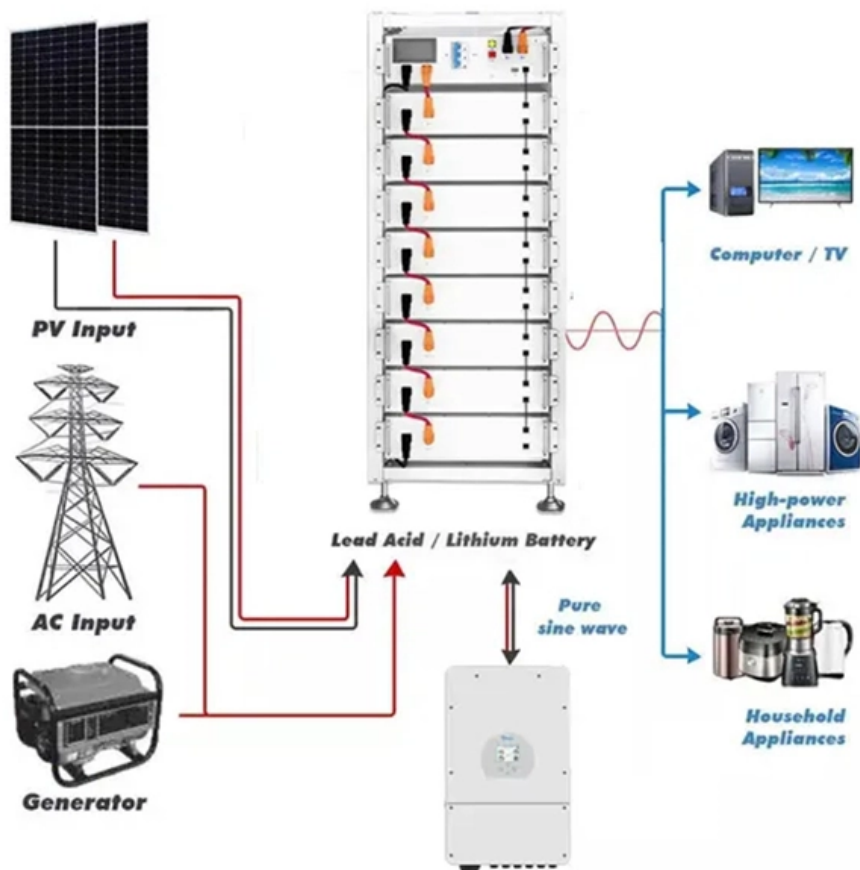

8-port metal-cased industrial switch

8-port metal-cased industrial switch

Sixnet® SLX-8ES-6SC Unmanaged 8-port Industrial

Sixnet® SLX-8ES-6SC Unmanaged 8-port Industrial Ethernet Switch Item number SLX-8ES-6SC The Sixnet® 8-port Unmanaged Industrial Ethernet Switch is plug

[Read More](#)

8 Port Industrial DIN-Rail Ethernet Switch

The NS-208 is an 8-port Industrial 10/100 Mbps Unmanaged Ethernet Switch, with DIN-Rail mount. Offering fast, easy to use, and reliable LAN dispersion, the NS-208 is ideal in almost any setting!

Industrial 8 port Ethernet Switch

IES2008-8T-P48 is 8-port 100M unmanaged industrial Ethernet switch. It provides 100M copper ports and adopts DIN-Rail mounting or wall mounting, which can meet the requirements of different

[Read More](#)

8-Port Ethernet Industrie Switch

Die Switches lassen sich ganz einfach auf Hutschiene und in Verteilerkästen installieren. Durch Hutschienenmontage, einen großen Betriebstemperaturbereich und ein IP30-Gehäuse mit LED