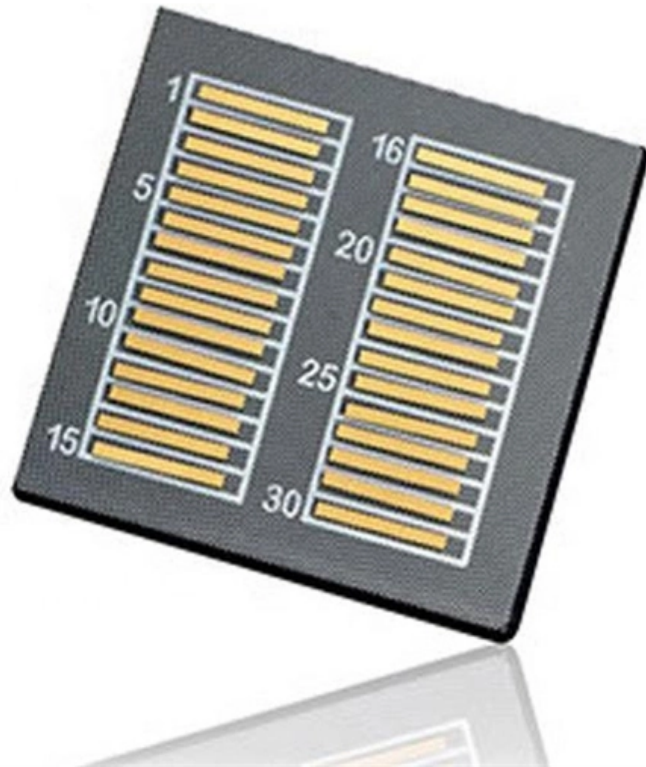

86mm Optical Cable Panel

86mm Optical Cable Panel

Type 86 Optical Fiber Panel Box Terminal Box

86 Fiber optic panel box is a common fiber optic terminal box, commonly used in home or office situations. It measures 86mm x 86mm and matches the common

[Read More](#)

Cruiser FttH Fiber Panel Fiber Optic Terminal Junction

Bar with FC fiber optic adapters, fiber optic interface enables user-selectable form more, SC, DLC can be use Large diameter winding pillar box fundamentally play

[Read More](#)

Type 86 SC optical fiber panel information box double

Type 86 SC optical fiber panel with double-port wall-mounted design, ideal for FTTH optical fiber communication. This versatile junction box supports various fiber

[Read More](#)

LED Screen Panels 12.6' x 6.3' P1.86mm Indoor

With 24 total tiles (6x4), the new 12.6' x 6.3' LED screen panels exude sophistication amongst our indoor line-up. Destined to be a vehicle for transmitting impactful