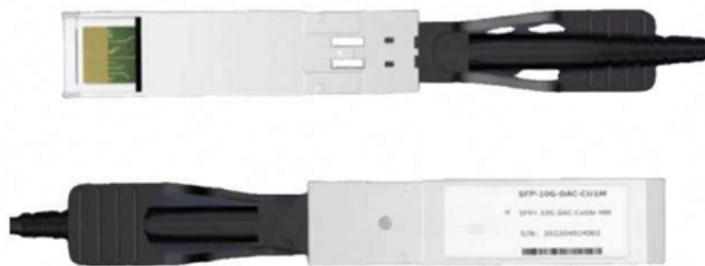

Andorra Cable Tray Support Columns and Accessories