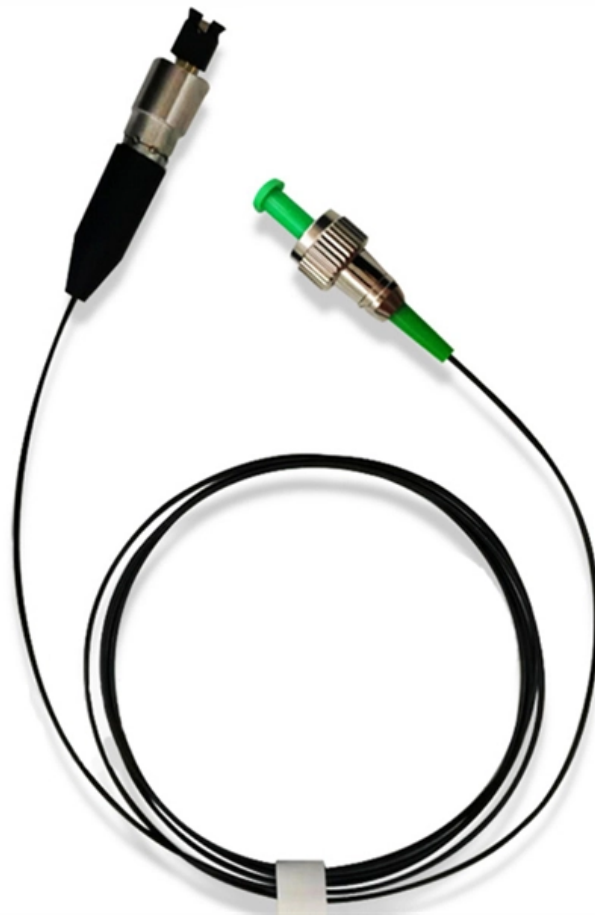

Angola Fiber Optic Distribution Frame Single Core

Angola Fiber Optic Distribution Frame Single Core

OPTICAL FIBER DISTRIBUTION FRAME.cdr

NORDEN Fibre optic distribution frame is a high-capacity, high-density fibre distribution frame, suitable for the composition and distribution of fibres in optical access network to achieve the fibre optic lines

[Read More](#)

ODF: Optical Distribution Frame

ODF, or Optical Distribution Frame, is a high-capacity, high-density frame used for fiber optic cable connection, distribution, dispatch, and management. It provides a central location for managing and