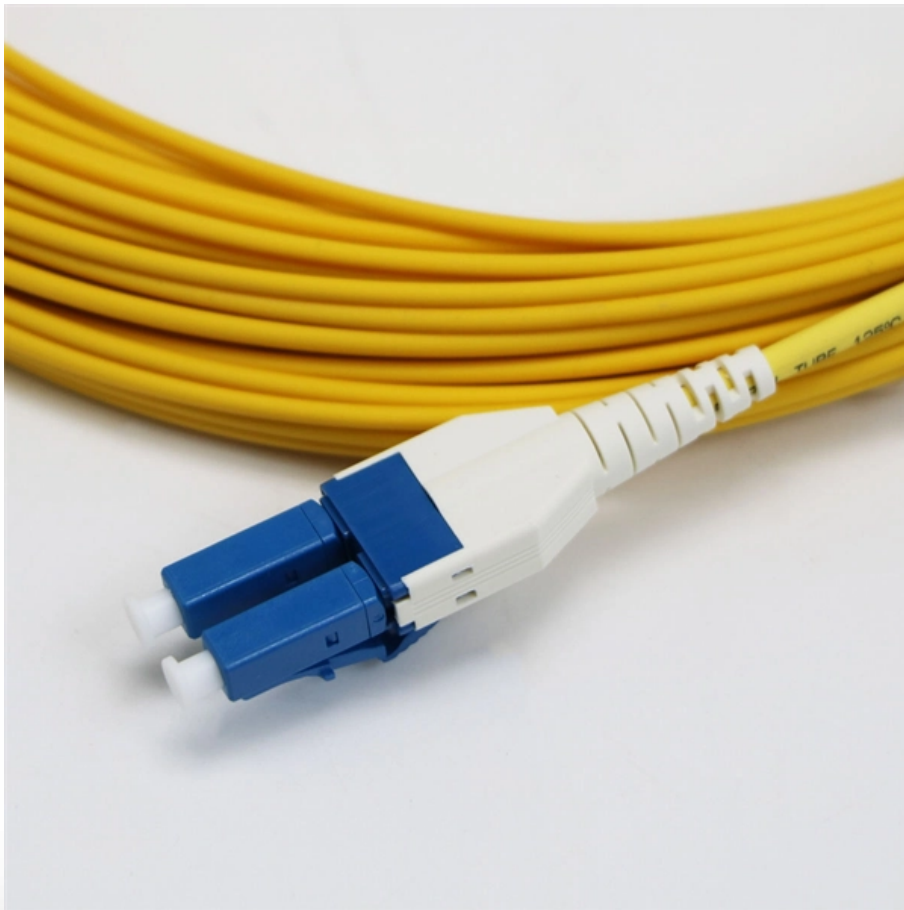

# **Argentina Network Cabinet 1000mm Depth Installation Solution**