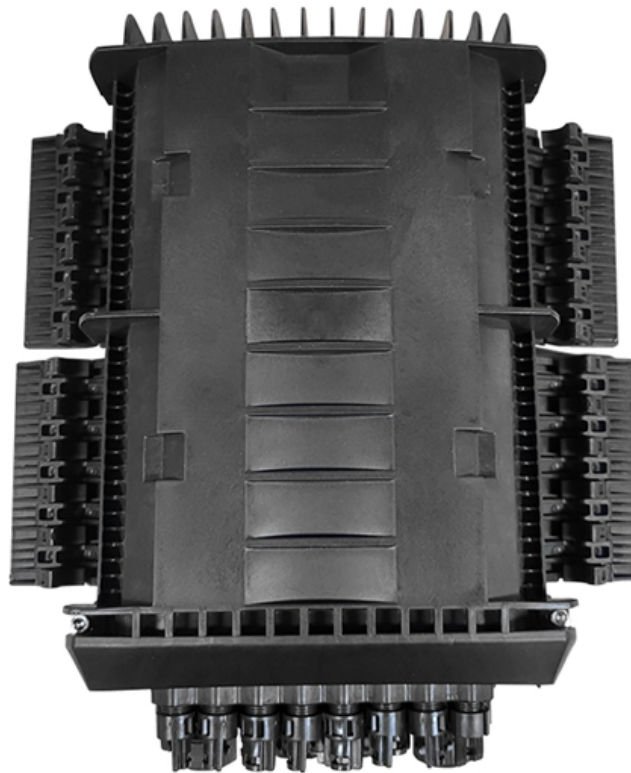

ZTP Thermal & Power

Assembly of 24-core fiber optic patch panel

Assembly of 24-core fiber optic patch panel

Understanding Fiber Patch Panels: A Comprehensive

A: A 24-core fiber optic cable means a fiber optic cable having a bundle of 24 individual optic fibers. For example, in patch panel installations, A 24

[Read More](#)

Optical fiber connector

An optical fiber connector is a device used to link optical fibers, facilitating the efficient transmission of light signals. An optical fiber connector enables quicker

[Read More](#)

8 core fiber patch panel

Understanding Core Fiber Patch Panels A core fiber patch panel is an indispensable tool in the telecommunications sector, facilitating the connection, organization,

[Read More](#)

24 Core Fiber Optic Patch Panel

24 Core Fiber Optic Patch Panel Fiber Patch Panel 24 Core is constructed with the highest quality materials, including sturdy aluminum alloy and durable plastic.