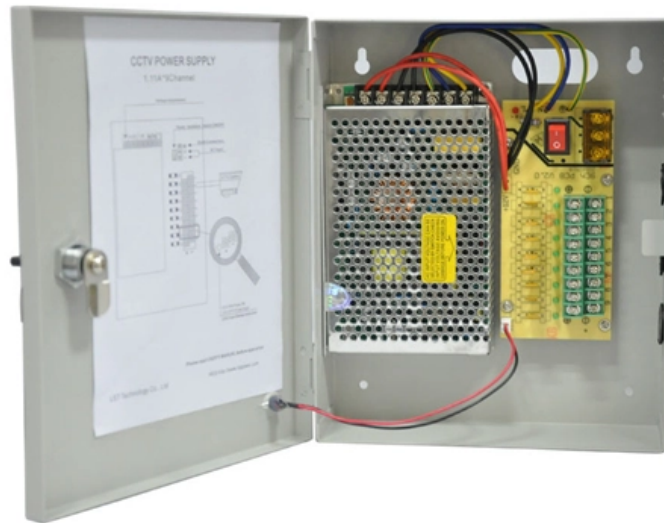

Burkina Faso Aggregation Switch

Burkina Faso Aggregation Switch

Community effects of electrification: Evidence from Burkina Faso's grid

In this paper we estimate the impact of community electrification in Burkina Faso on a wide range of development outcomes.

[Read More](#)

sfp aggregation switch

3.3 Cost-effectiveness Compared to traditional aggregation switches, SFP aggregation switches offer a cost-effective solution. The ability to choose and replace individual SFP modules as needed

[Read More](#)

Aggregation Switch

An aggregation switch refers to a type of switch used to connect multiple ToR switches to a core switch/router in a cloud data center network. It enables high-bandwidth aggregation ports to be