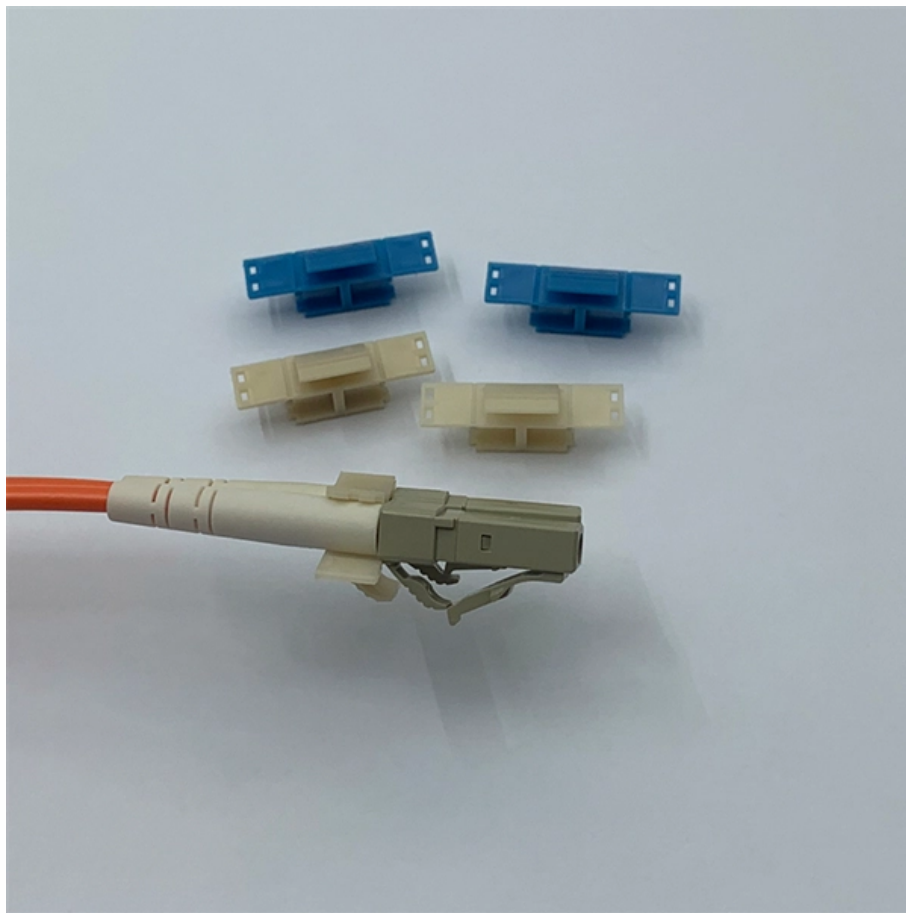

Burkina Faso Customized Figure-8 Optical Cable G 657A1

Burkina Faso Customized Figure-8 Optical Cable G 657A1

2G Figure-8 drop cable 657A1 1000m o GJYXCH-2B6a1

Fiber count: 2 G.657A1 Cable OD: $2.0 \pm 0.2\text{mm} \times 5.0 \pm 0.5\text{mm}$ Cable weight: $22\text{kg/km} \pm 15\%$ Operation temperature range: $-30 \text{ deg C to } + 70 \text{ deg C}$ Installation

[Read More](#)

Factory Price Aerial Single Core Fiber Outdoor Figure 8 Optical Fiber

Factory Price Aerial Single Core Fiber Outdoor Figure 8 Optical Fiber Cable FttH G657a1, Find Complete Details about Factory Price Aerial Single Core Fiber Outdoor Figure 8 Optical Fiber Cable

[Read More](#)

Aerial Gjyxch G657a1 Single Core Fiber Outdoor Figure 8 Optical

Other attributes Place of Origin China Product name FTTH Drop cable Application Telecom Communication Color Black/White Length Customized Length Fiber Type G657A1/G657A2/G657B3