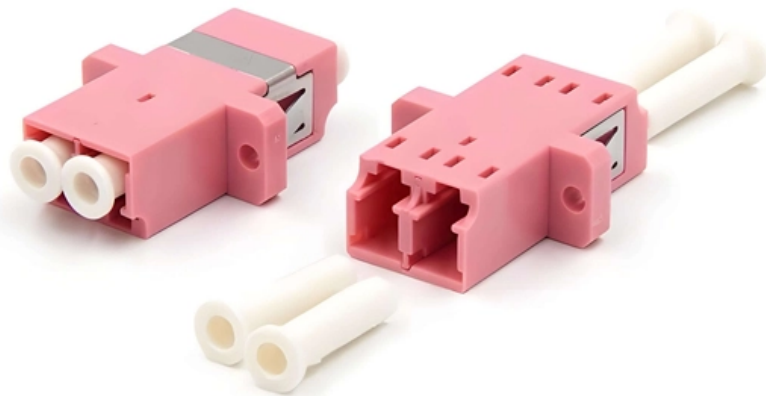

C-shaped steel fixed cable tray

C-shaped steel fixed cable tray

Steel Cable Tray , Cable Tray Support

This cable tray system incorporates slot patterns, enabling efficient equipment placement and convenient access for cable ties and other fixtures. It is offered in 50 and 100 mm heights, with the

[Read More](#)

C mesh cable tray CGR 50 FT , OBO

Product description C-shaped mesh cable tray made of spot-welded steel wire of side height 50 mm. Magnetic shield insulation 15 dB.

[Read More](#)

Tamlex FastConnect 300mm C Shape Support Bracket

Home > Cable Management > Steel Basket Tray > Steel Basket Tray Acc's > FastConnect 300mm C Shape Support Bracket

[Read More](#)

C-Channel / Z-Channel , Harsha Group

These cable trays are made from high-quality materials such as steel, aluminum, or stainless steel, providing durability and corrosion resistance. C-channel cable

[Read More](#)

C Profile

C Profile Cable tray is a system used to safely carry and protect electrical cables along pathways planned specifically for building and facility installations.

[Read More](#)

C Channel Cable Trays, Z Channel Cable Trays,