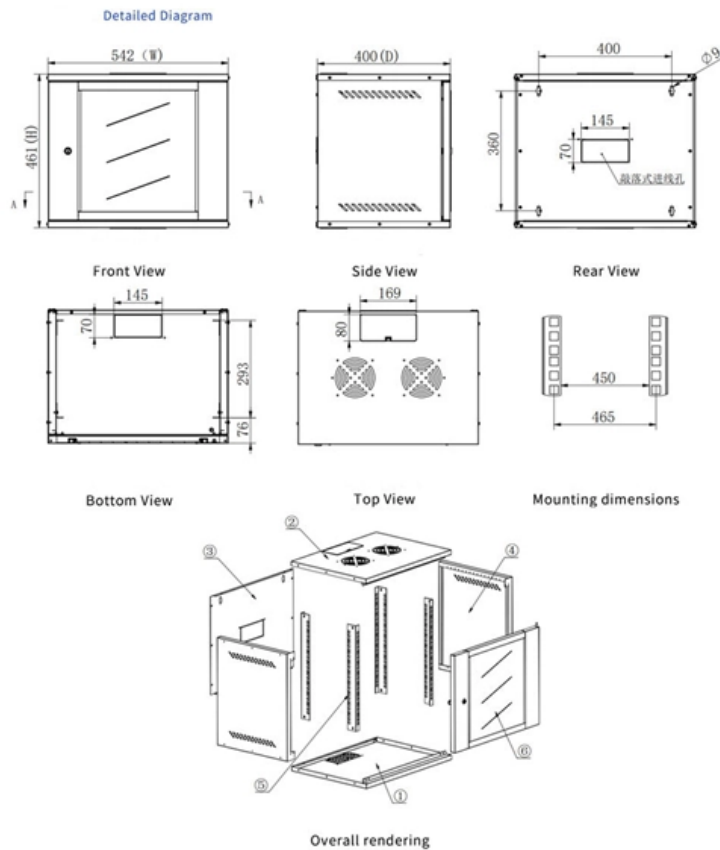

Cable Tray and Cable Scale Diagram

Cable Tray and Cable Scale Diagram

Annex I

Cable tray sections must be in accordance with the cable types and/or the number of cables installed in it, respecting the maximum filling ratio, according to the cable tray type.

[Read More](#)

Cable tray manual

These documents: ANSI/NEMA VE-1, Metal Cable Tray Systems; NEMA VE-2, Cable Tray Installation Guidelines; and NEMA FG-1, Non Metallic Cable Tray Systems, are an excellent industry resource in