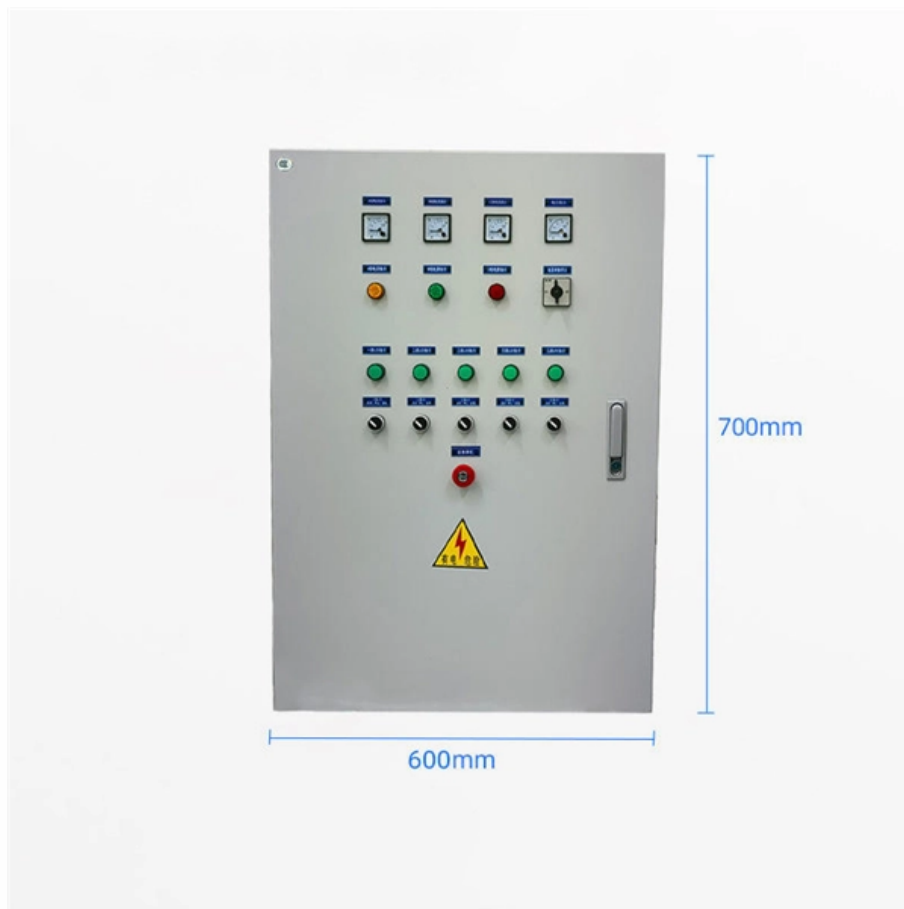

Coiled Cable Tray

Coiled Cable Tray

Cable Tray

Cable trays with a rail height of 60 mm, in widths of 100 to 300 mm (RS 60.100 OV - RS 60.300 OV) are used for ceiling and wall mounting. The cable trays are fastened to the cantilever brackets with 2