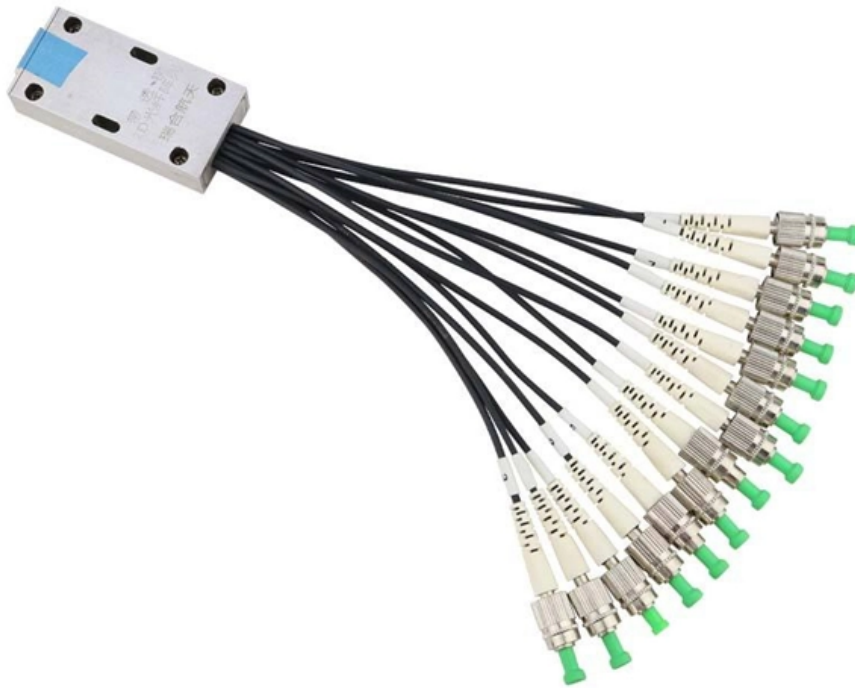

# **Croatia Maintenance Junction Box 12-pin**

## Croatia Maintenance Junction Box 12-pin

---

### JB3P electrical junction box kit

Index Marine's electrical junction box kits deliver a neat and easy-to-install solution to wiring applications. ABS plastic boxes with leaf protected connector blocks, these