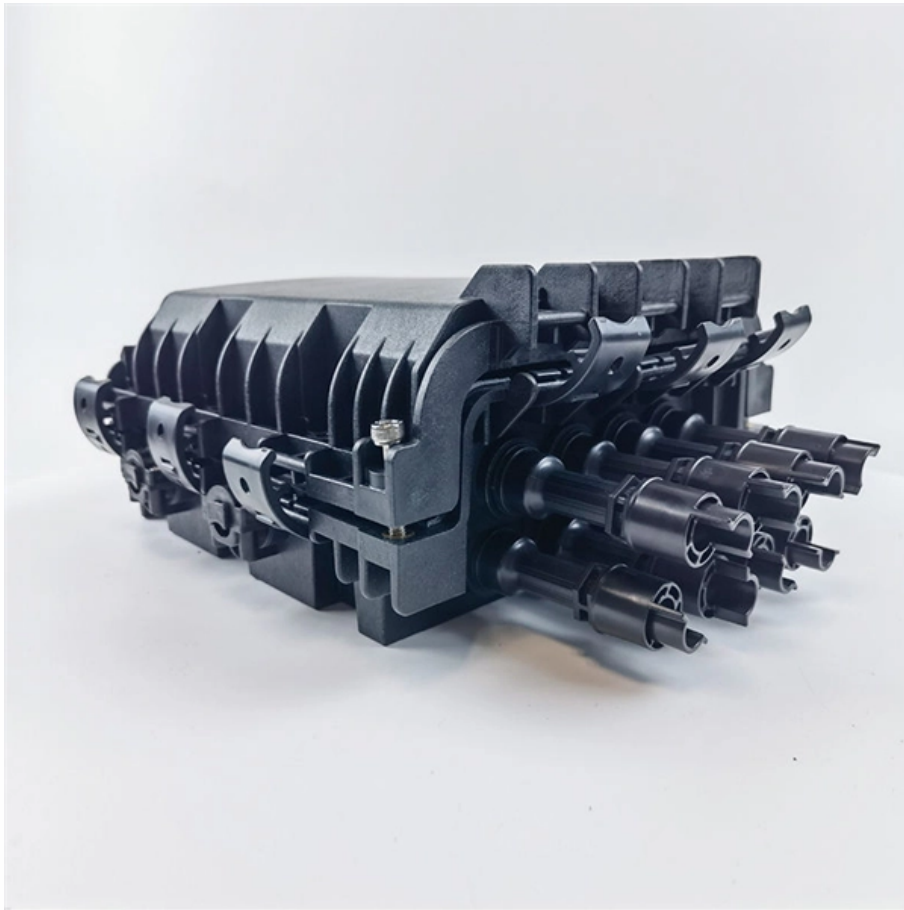

Customized Long-Span Cable Trays for China and Europe

Customized Long-Span Cable Trays for China and Europe

Cable tray , Cable ladder , Basket cable tray , Strut channel , Cable

The company's main products include wire mesh cable trays, trough cable trays, trapezoidal cable trays, cable trays, large-span cable trays, composite cable trays, etc., which can be customized according

[Read More](#)

Long-Span Cable Tray , Heavy-Duty Support for Large Industrial

Engineered for long distance cable routing, long-span cable tray offers high load capacity and strong structural durability for industrial applications.

[Read More](#)

Customized Long Span Cable Tray, Long Span Cable Tray Industrial

Long Span Cable Tray is an advanced cable routing system with superior fire resistance and is designed to function optimally in industrial settings. This cable tray is made of high-grade steel and is