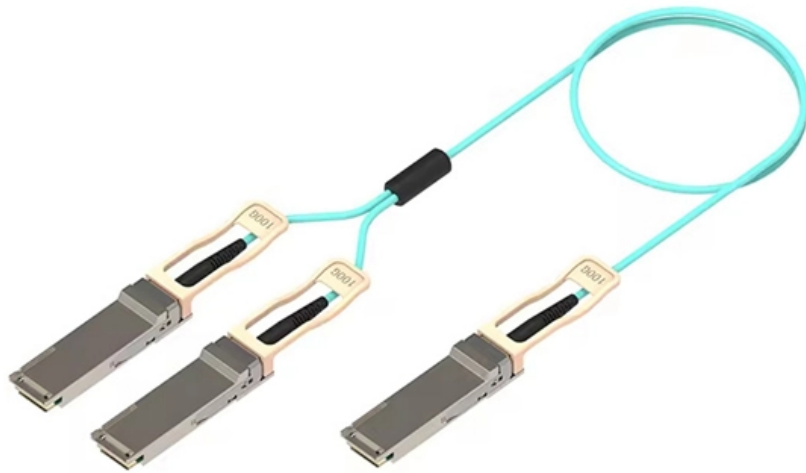

Distribution box enclosure bracket

Overview

Mounting brackets include connecting brackets that are assembled at the time of construction, metallic belts that attach to a pre-existing hardware pole, etc. They are available in different shapes depending on where they are mounted and the objects they hold. Need help?

When it comes to rigid, easy to install electrical box supports, Eaton offers a wide variety of B-Lines series electrical boxes that help reduce installation complexity. With this structure, we can install the componets of irregular heights easier and faster. Mouser offers inventory, pricing, & datasheets for Distribution Box Enclosures & Racks.

Distribution box enclosure bracket

Enclosure Mounting, Hardware & Fasteners

Explore enclosure mounting, hardware, and fasteners including DIN rails, brackets, locks, hinges, and accessories for electrical enclosures.

Fiber Domes, Boxes and Enclosures Wall Mount Fiber Patch Panels Wall Mount Fiber Patch Panels are essential when the concern is safety, security, and accessibility. Fiber connections remain orderly

[Read More](#)