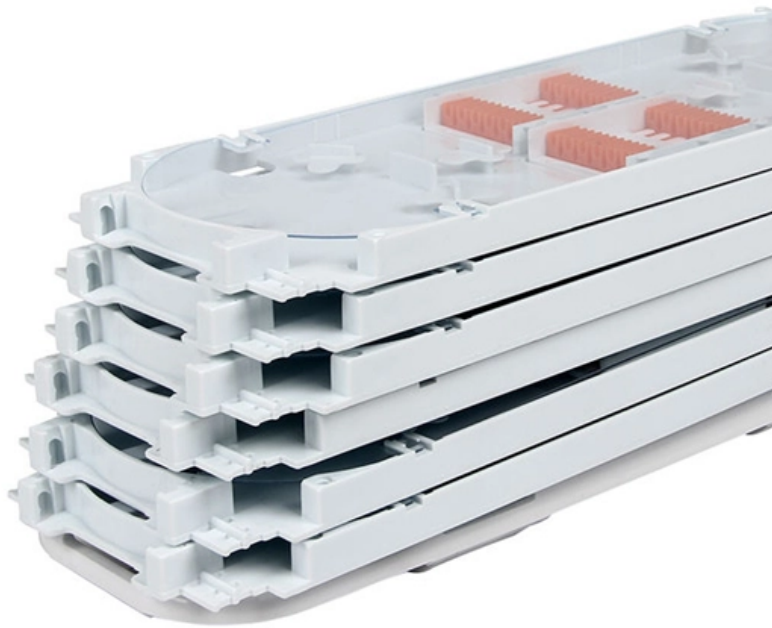

# **Distribution box with plug-in card**

## Distribution box with plug-in card

---

### **Power distribution box-GRL**

The power distribution box has the characteristics of good insulation performance, safe and reliable operation, flexible connection and wide protection range. It

[Read More](#)

## **Power distributor / plug connections**

swibox - DISTRO distribution enclosures are made of butyl rubber. Thanks to its properties, butyl rubber is widely used in the electrical sector and is a self-extinguishing material. Its advantages also include