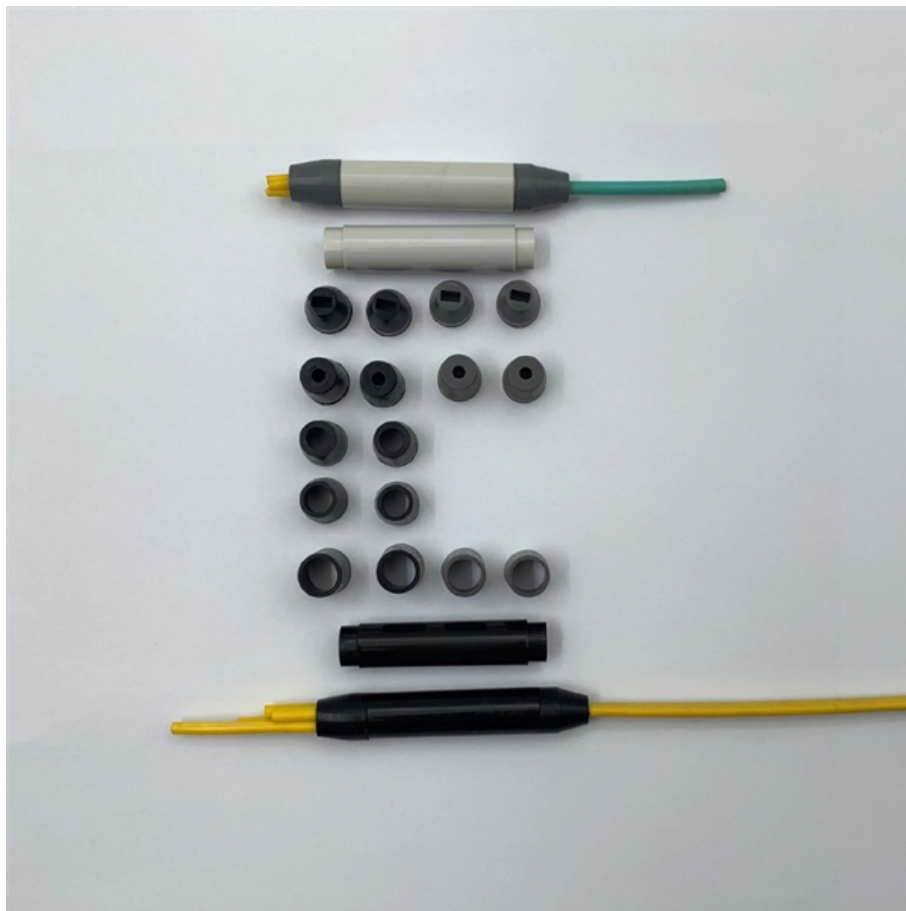

Factory electrical box distribution box ground wire

Overview

26 mm² (10 AWG) ground wire must be used, and in all other markets a 6 mm² must be used. If you've ever found yourself scratching your head over whether that metal door on your distribution cabinet really needs a grounding wire, you're not alone. In factories, construction sites, and even commercial buildings, this question pops up all the time. Preparation: First, you need to prepare some necessary tools, including grounding wire, grounding rod, voltmeter, insulating gloves and insulating tools. This guide covers essential NEC Article 250 requirements for industrial facilities, OSHA grounding standards and compliance strategies, and practical testing and maintenance procedures that ensure your grounding system performs when it matters most.

Factory electrical box distribution box ground wire

How to Properly Ground a Metal Electrical Box

Ensure electrical safety. Learn the crucial steps for properly grounding metal electrical boxes to prevent shock hazards.

[Read More](#)

How To Run A Ground Wire To An Electrical Panel Box

Your service panel's ground wire prevents a line fault from becoming a shocking experience. By shunting excess line voltage back to the panel's neutral pole, the ground current