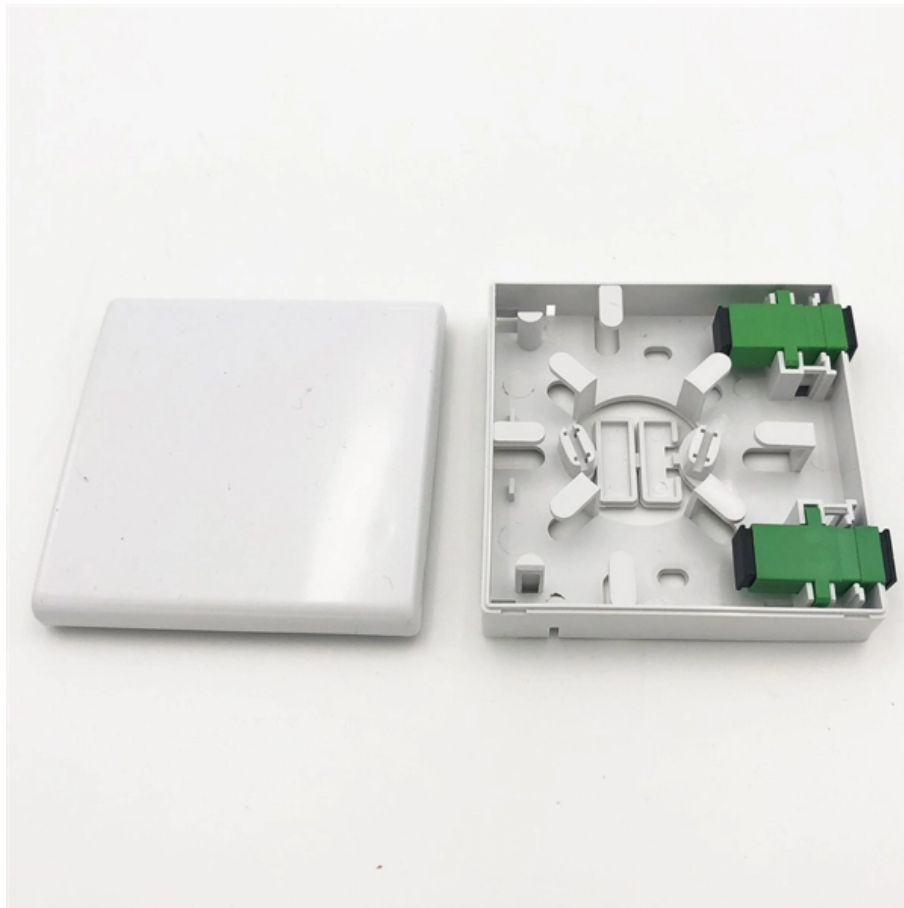

Fiber FC-ST20m

Overview

L-com's 9/125 Simplex Singlemode fiber optic cables are constructed of the highest quality components and are covered by a one-year warranty. Fiber cables are available with FC connectors FC PC, FC APC or DIN or AVIO, E2000, ST (only 0°-polish), or F-SMA (only 0°-polish) with. Fiber Cable Description:FC to ST Fiber Patch Cable, Laser Optimized Singlemode Fiber,9/125 optical fiber core/cladding.

20M FC Fiber Patch Cord Brand New 2mm LC single mode Cord

The 20M FC Fiber Patch Cord is a high-performance optical jumper cable designed for long-distance transmission and connectivity in single mode fiber networks.