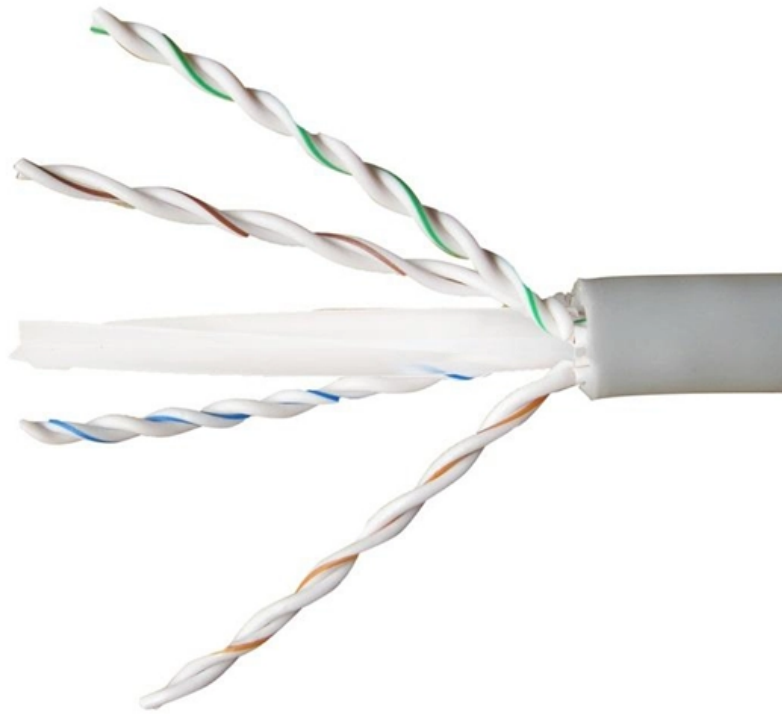

# **Fiber optic box with 6 ports single mode**

## Overview

---

The 6-Port SC Singlemode Fiber Terminal Box | Pre-Loaded | Metal Enclosure is a compact fiber optic termination and distribution box designed for FTTH network deployments. Looking for a way to protect your spliced, terminated or crimped fibre optic cables and control signal distribution to end-user points?

Use this RS PRO LC (Lucent connector) single-mode duplex demarcation box to safely encase your incoming cables and relay them to six fibre optic demarcations. □SC Fiber Optic Kit Panel□Wall Mount Fiber Enclosure with Spool 6 Strands SC Pigtail SingleMode 9/125; Dimension 255mm\*130mm\*40mm, Can be mounted vertically or horizontally;The kit provides optimum protection, keeps your fiber distribution organized when space is limited and maintains the integrity. Built from UV-resistant ABS material, the box combines durability with a sleek form factor, making. Our factory approved ISO9001:2015, and we have UL, CE, FCC, ROHS, CCC, CPR certificates.