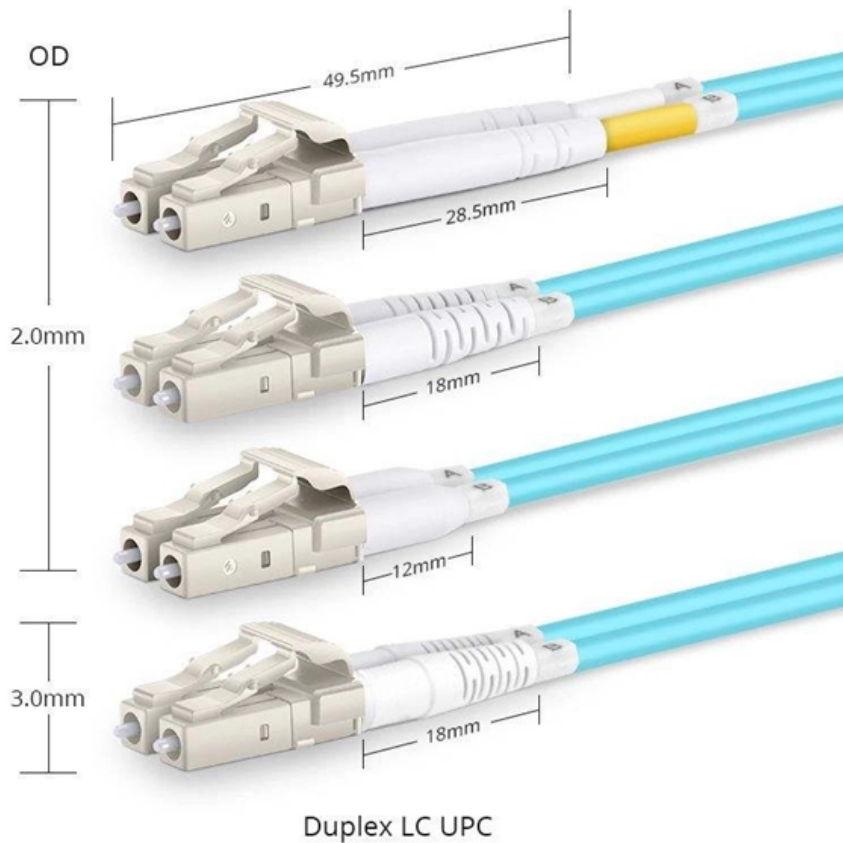

Fiber optic connector closure retrofit solution price

Fiber optic connector closure retrofit solution price

Fiber Optic Cable and Splice Closure Solutions , Corning

RocketRibbon® Cable and 2178-XL Closures Our Fiber Optic Splice Closure 2178 family is ideal for our RocketRibbon® and SST-Ribbon(TM) cables. The solution provides excellent system flexibility and

[Read More](#)

FOSC 400 Commscope/Raychem/TE 48Fiber Splice

Commscope/Raychem/TE Fiber Optic Splicing Closure FOSC 400 is used to house optical fiber splices and cables in secured condition. This closure can be

[Read More](#)

FIBER OPTIC SPLICE CLOSURE

Splice closures play a crucial role in all fiber optic installations. They protect fiber trunk, distribution, feeder and last-mile customer segments of the fiber optic network. With easy access, quick