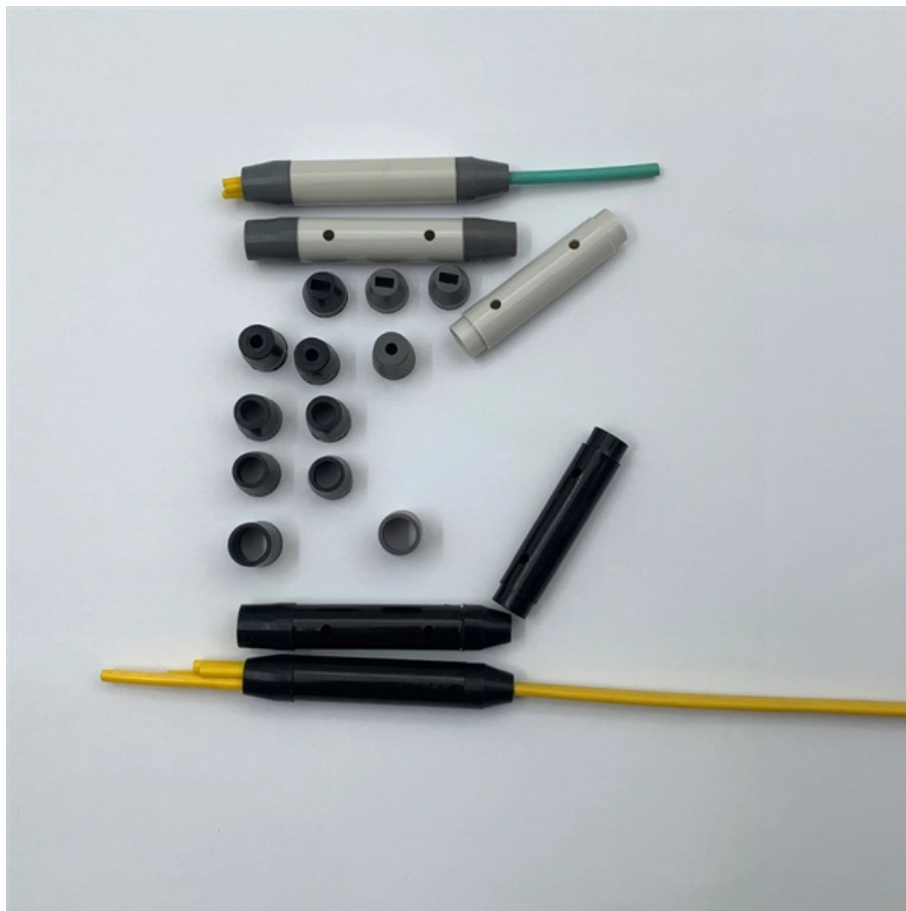

German MPO adapter module best-selling model

German MPO adapter module best-selling model

MT-MPO Low Profile Adapter » SENKO Advanced

SENKO's MT-MPO Hybrid Low-Profile Adapter bridges MT ferrule and MPO connector, ensuring precision alignment for reliable performance, easy

[Read More](#)

Multi-Fiber MPO Switch Module

Well suited for use in high-density fiber environments, multi-fiber MPO cables eliminate the expense of running individual patch cords for each service turn-up. Widely used in Data Centers interconnects,