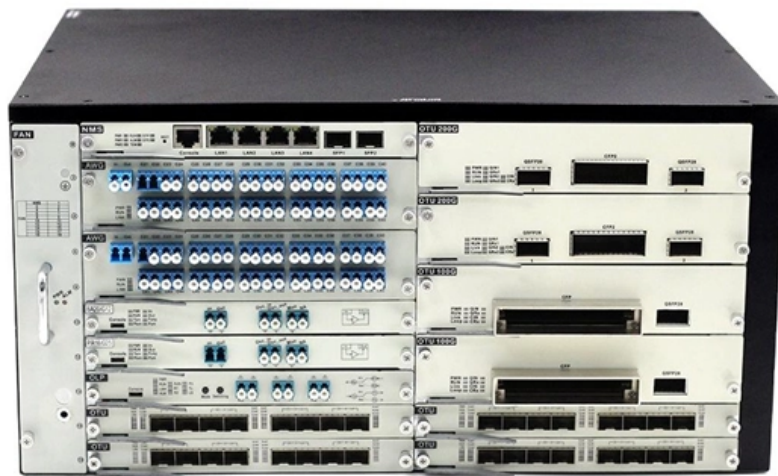

Gigabit Ethernet Port Access Switch

Overview

Offers 8-port, 16-port, 24-port, 48-port access and all ports support line-rate forward. H3C S5000V5 series switch supports IRF2 technology that connects multiple physical devices (up to 9) to a logical device, that is to say, users can manage and use these devices as a single device. IRF can bring the following benefits to the user:

- Simplify the management: Any one of the ports can be connected to any of the devices to login to a unified management console.
- Support IP Source Guard, which can prevent illegal IP/MAC address spoof and DOS attack.
- Supports flexible queue scheduling algorithms, including SP (Strict Priority), WRR (Weighted Round Robin) and SP+WRR.

Gigabit Ethernet Port Access Switch

48-Port-Gigabit-Ethernet-PoE+-Switch (380 W) ohne Management

24 PoE+-Ports mit bis zu 30 W pro Port und einem gesamten Leistungsbudget von 380 W für Wireless-Access-Points, IP-Kameras, IP-Telefone und vieles mehr. Dynamisches PoE maximiert die Nutzung

Switch, 10-Port, Gigabit Ethernet

VALUE 21991195 VALUE PoE+ Gigabit Ethernet Switch, 8+2 Ports Gigabit Ethernet Switch mit PoE-Funktion für kleinere oder mittlere Netzwerkkumgebungen Neben der Gigabit Ethernet Switch