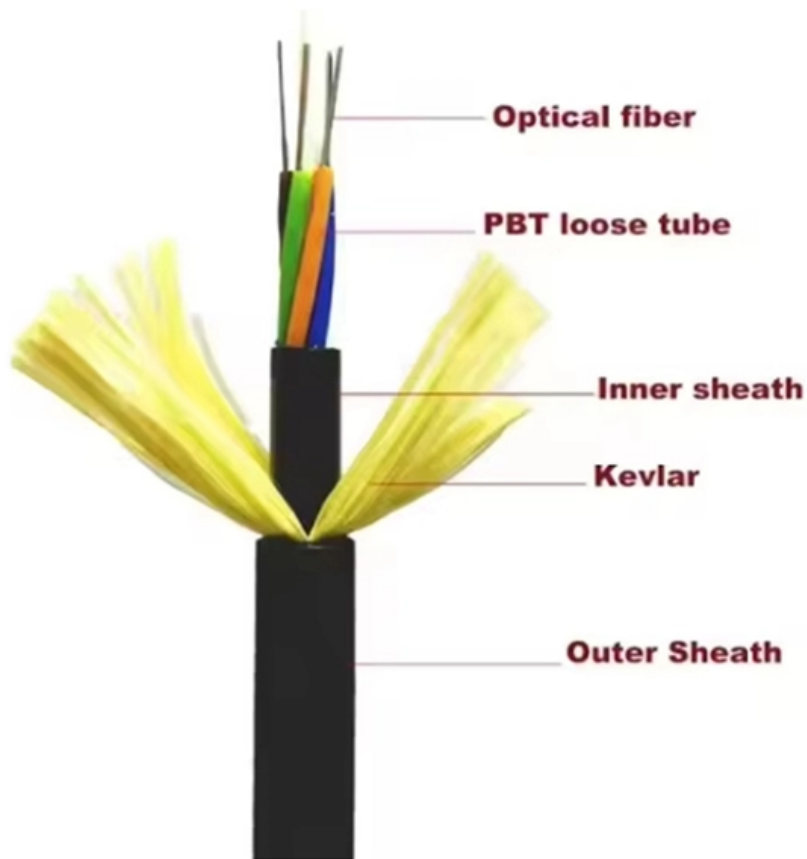

# Gigabit PoE Switch Professional