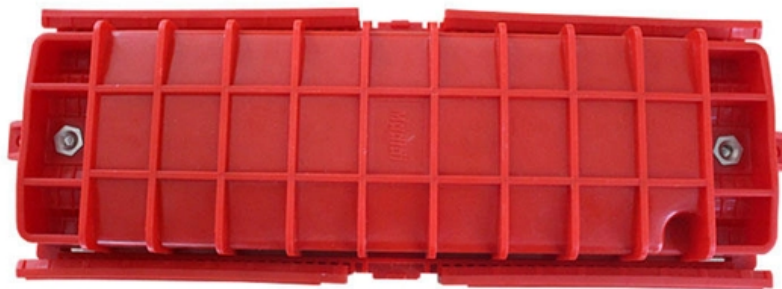

Home 7-way power distribution box