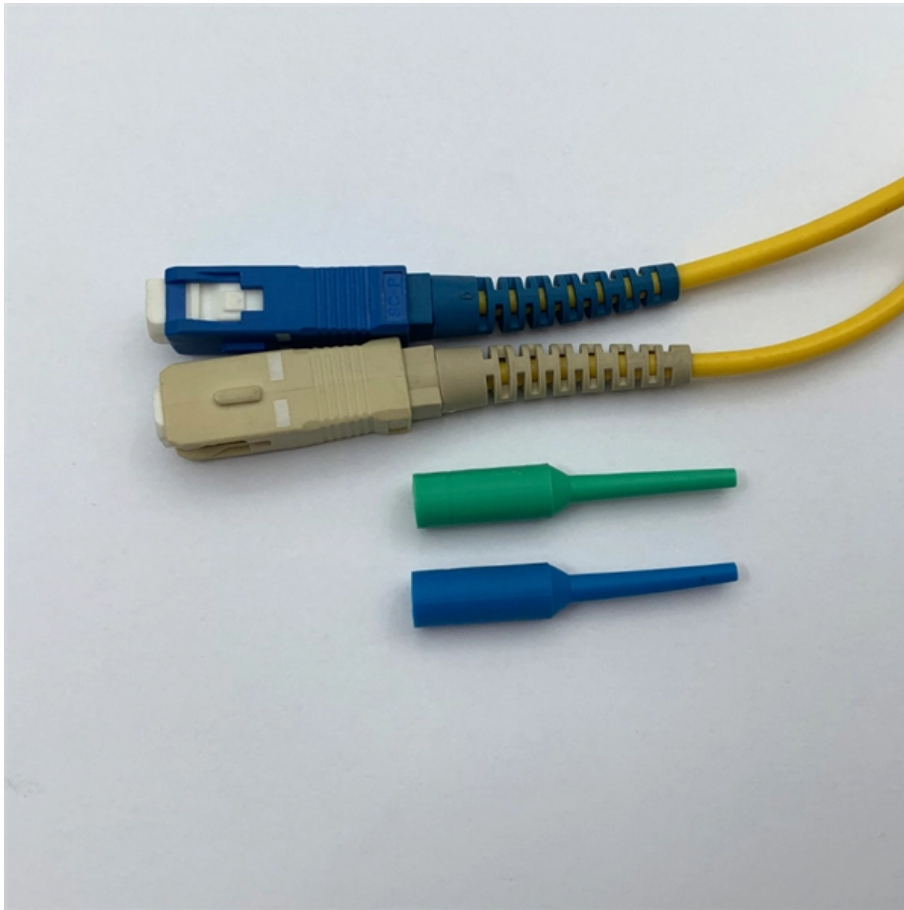

How to connect a junction box to a power supply

How to connect a junction box to a power supply

Wiring Diagram for Junction Boxes: Simplifying Electrical

Junction boxes are commonly used in residential, commercial, and industrial settings to provide a safe and organized way to connect and distribute electrical power.

[Read More](#)

Wiring Diagram For Lighting Junction Box

It allows electricians to feed power to various outlets from one single junction box. Junction boxes are essential for any home lighting installation, as

[Read More](#)

Lesson 2: How to connect the wires of the basic circuit in the junction box

This video shows how to connect the wires of a bulb, the switch, and the source of power in the junction box. If you learned something from this lesson, you can now do additional house wiring and

[Read More](#)

How to Wire an Instrument Junction Box: A

Connect the Instrumentation Devices Once the power supply is wired, proceed to connect the instrumentation devices. Carefully route the instrument wiring from