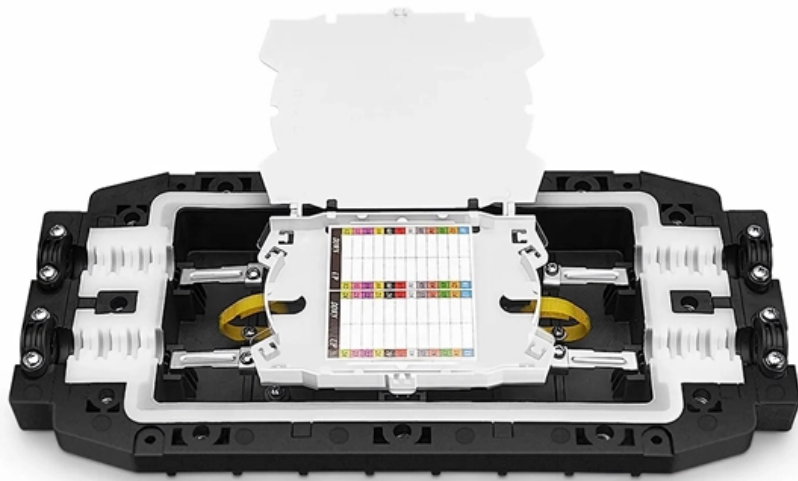

How to connect fiber optic cable to the wall panel when it comes out of the wall

How to connect fiber optic cable to the wall panel when it comes out

How is fiber optic cable installed inside a house?

Fiber optic cable installation inside a house typically involves several steps to ensure a smooth and efficient connection. Here is a general overview of the process:

[Read More](#)

4 Port Fiber Termination Box, Internal SC/APC Adapter

Description The 4 port fiber termination box is a surface mount enclosure designed to connect optical fiber cable with pigtail in FTTH/FTTB/FTTD application. The small

[Read More](#)

Patch Panels: A Complete Guide

Patch panels are one of the best ways to manage an expansive local area network (LAN) by providing quick and easy access to the ports and

[Read More](#)

installation