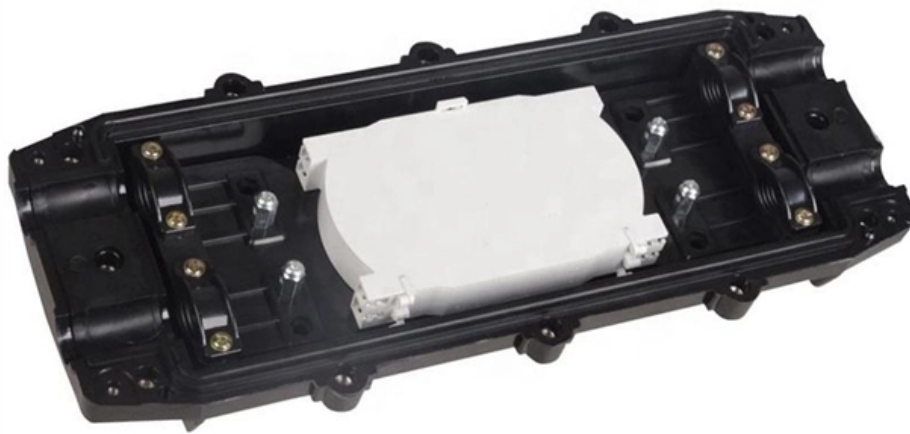

# **Industrial-grade DIN rail switch**

## Industrial-grade DIN rail switch

---

### **DIN rail network switch, DIN rail ethernet switch**

Industrial Grade 5P Gigabit Ethernet Switch, IEEE 802.3x-Compliant Full-Duplex 10/100/1000M Connection, DIN Rail Mount (WS-22496) Supports 5~36V wide voltage power supply,

## **Industrial 10G PoE Injector 12-48V DC Input 30W Output Gigabit**

Product Summary Industrial 10G PoE Injector 12-48V DC Input 30W Output Gigabit Ethernet DIN Rail Mount Model: LNK-INJ601-30 Product Description & Overview The LNK-INJ601-30 represents a