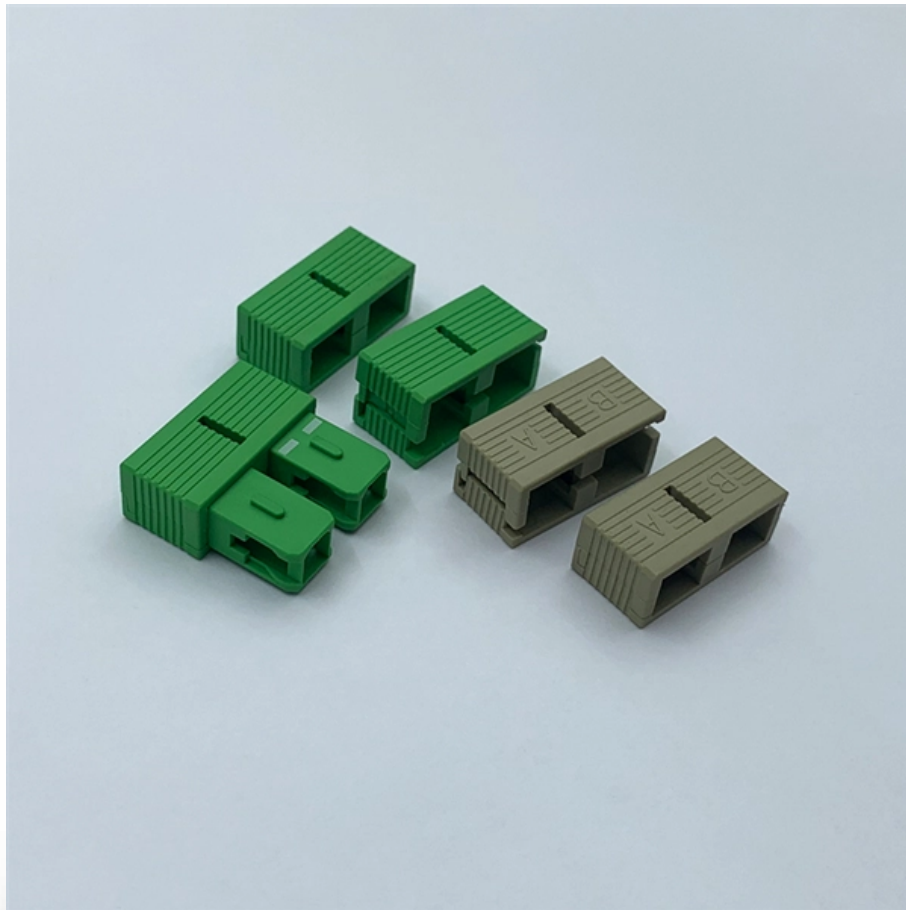

ZTP Thermal & Power

Installation of Portugal Fiber Optic Cable Connector Protection Box

Installation of Portugal Fiber Optic Cable Connector Protection Box

The Comprehensive Guide to Fiber Termination Boxes (FTB): Design

Fiber Termination Boxes organize and protect fiber optic cables, ensuring reliable, high-speed network connections in challenging environments.

[Read More](#)

Ultimate Guide to Fiber Optic Distribution Box: Types,