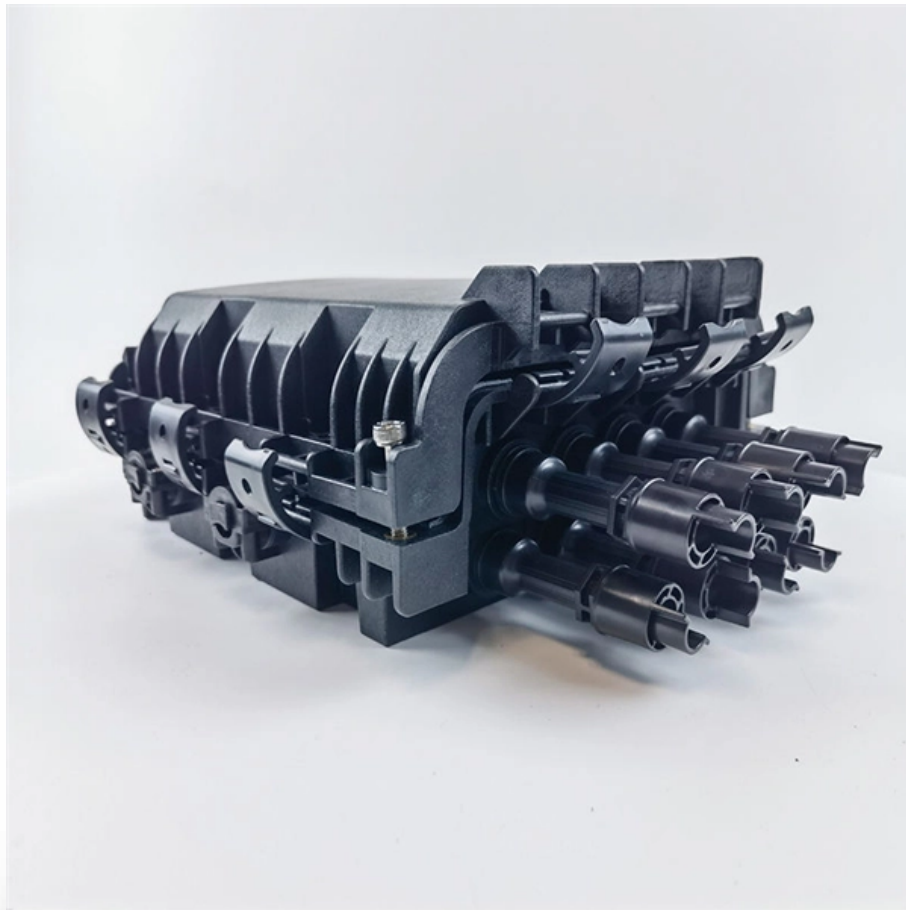

Madagascar electrical distribution box sheet metal price

Madagascar electrical distribution box sheet metal price

Electrical Installation In Madagascar

Electrical Panel An electrical panel is a box made up of metal and has a door. You'll find all your home's breaker switches in this panel. It shuts off automatically when more current run through them. If you

[Read More](#)

10 Way DP Box, Metal Electrical Distribution Panel

Product description This 10-way DP box is an essential component for electrical installations and distribution systems. It provides a secure enclosure for housing

[Read More](#)

Power Distribution Panel In Madagascar

Electrical Panel An electrical panel is a box made up of metal and has a door. You'll find all your home's breaker switches in this panel. It shuts off automatically when more current run through them. If you

[Read More](#)

Electrical Panel In Madagascar

Electrical Panel An electrical panel is a box made up of metal and has a door. You'll find all your home's breaker switches in this panel. It shuts off automatically when more current run through them. If you