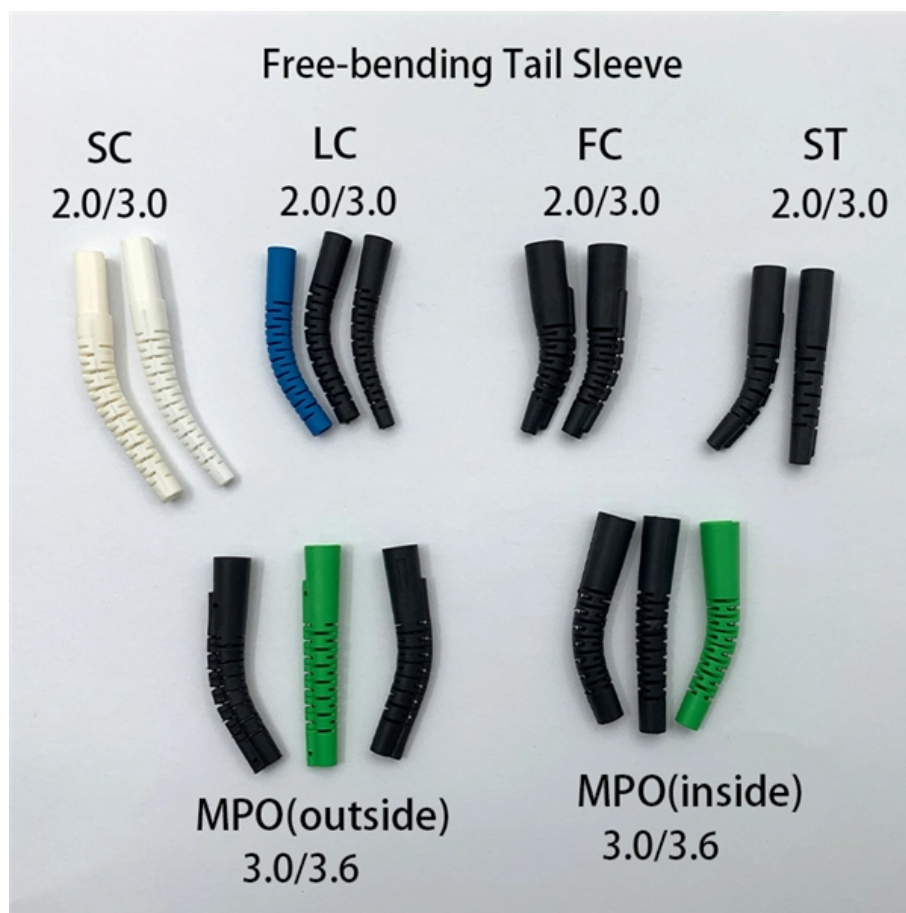

Mcupoe switch