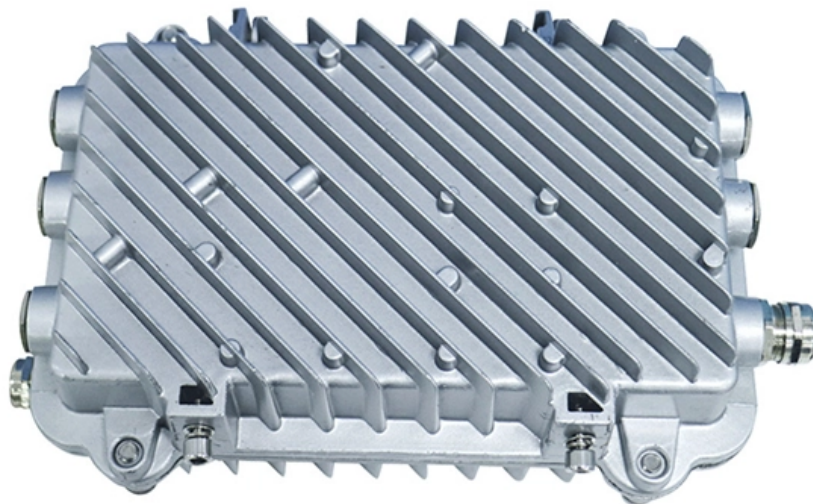

Mesh Cable Management Frame Cable Fixing

Overview

Adjustable cable management frame suitable for both small and large closures. In order to integrate your wire mesh cladding into your building project in a technically as well as visually flawless way, it is important to use the right fastening technique. With over 20 years of experience in the processing of stainless steel mesh in the architectural sector, we have developed. OBO BETTERMANN has offered products and solutions for electrical installation for over 100 years.