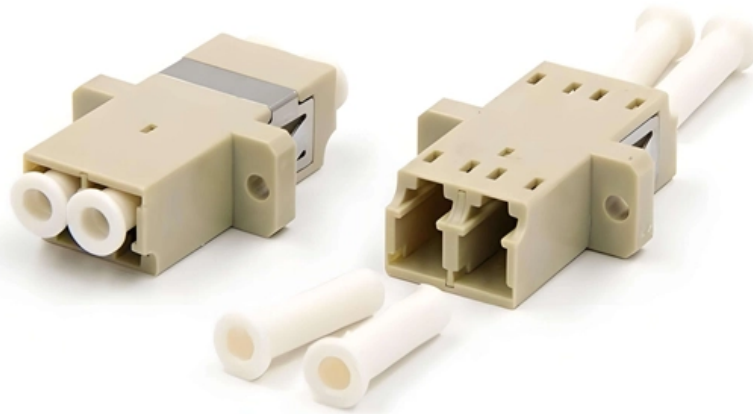

Nauru Workshop Power Distribution Box Model and Specifications

Nauru Workshop Power Distribution Box Model and Specifications

Low Voltage Distribution Board Assembly Power Supply Box for

Complete sets of distribution boxes, distribution panels, control panels, control boxes, power supply cabinets, electrical cabinets, etc.