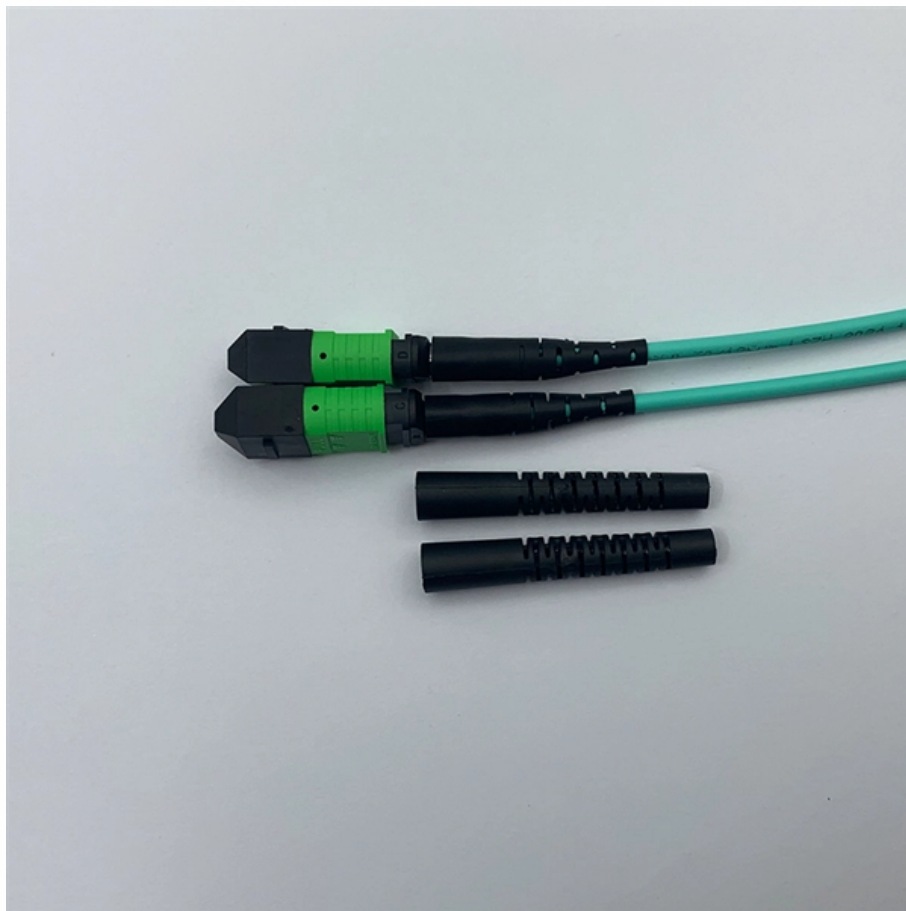

New Zealand manufacturer s electrical distribution box