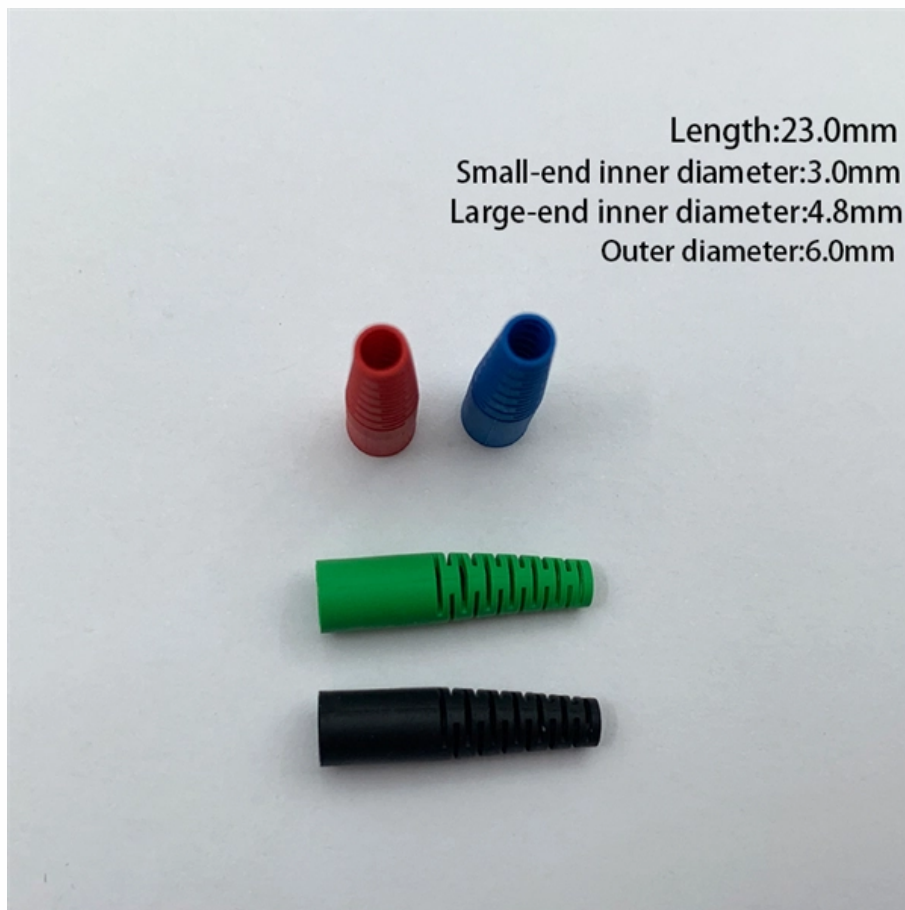

ODF Fiber Optic Terminal Box Huijue

ODF Fiber Optic Terminal Box Huijue

ODF Fiber Optic Patch Panel, ODF Unit Box

ODF fiber optic terminal box manufactured by UnitekFiber Solution is flexible in configuration, simple in installation, easy to maintain, and is an indispensable