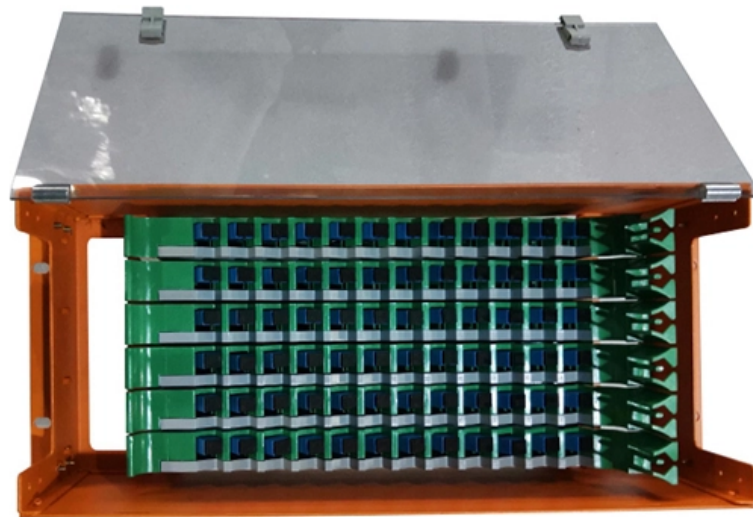

ZTP Thermal & Power

Palau Grounding Distribution Box Customization Price