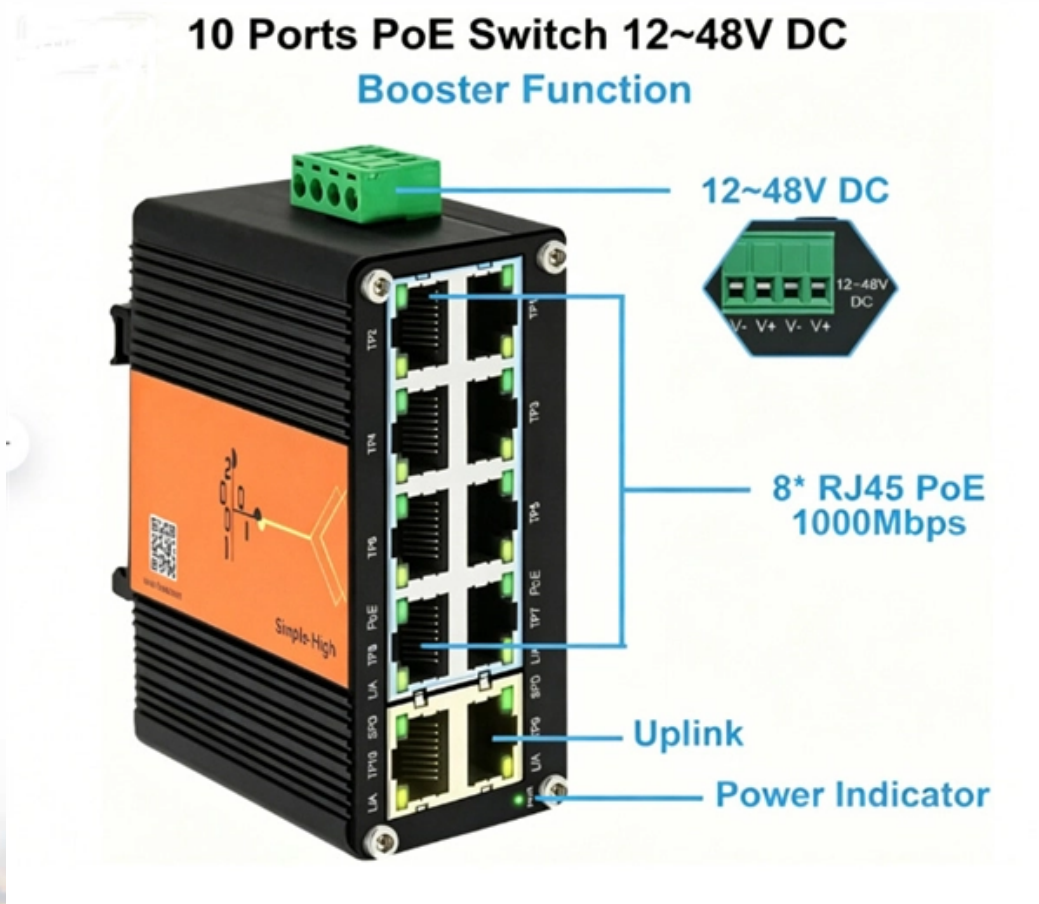

Price of 48-core high-density fiber distribution box used in Turkmenistan s supercomputing center

Price of 48-core high-density fiber distribution box used in Turkmen

A Guide to 48 Port Fiber Distribution Box

Conclusion By implementing a 48 port fiber distribution box, you can gain significant advantages in managing your fiber optic network. From improved

[Read More](#)

Fiber Distribution Box FTTx Solutions , CRX 8-48 Core

CRXCabling FTTx Fiber Distribution Box supports 8-48 cores for mid-span and end-span applications. Ruggedized optical distribution box for modern networks.

[Read More](#)

Optical Distribution Frame (ODF): High-Density Rack