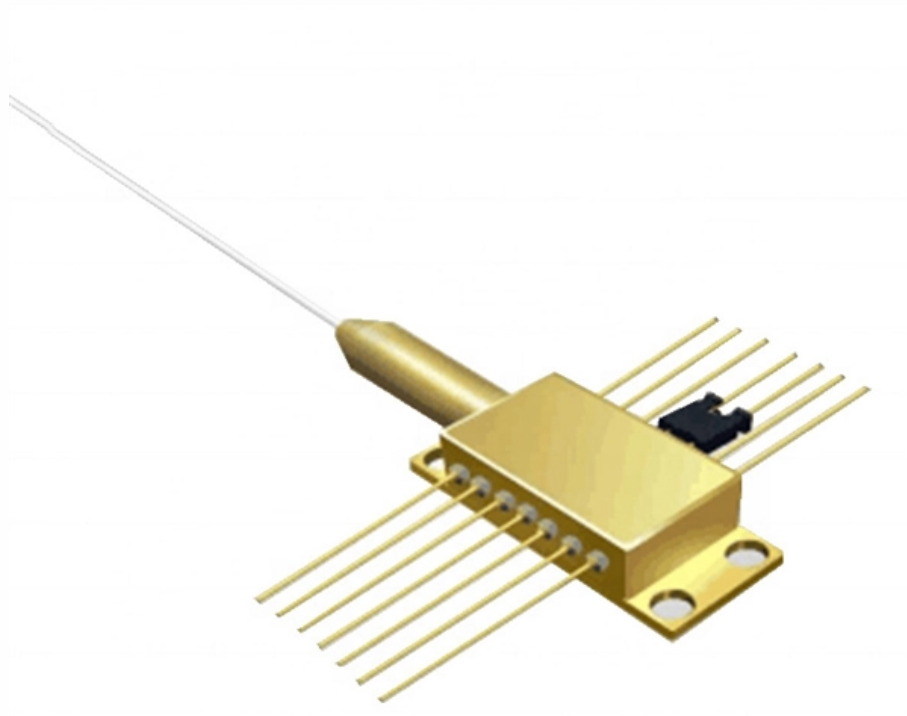

Price of cable tray clip falling off

Price of cable tray clip falling off

Cable Tray Installation Cost per Meter - Price Estimator

Understanding the cable tray installation cost per meter is essential for effective budget planning. Costs vary based on tray material (steel, aluminum,

[Read More](#)

TRIPP LITE Cable Exit Clip, Dropout Waterfall Shape Kit

CABLE DROPOUT: This SmartRack exit clip helps reduce bend-induced stress, pinching, pressure points and fatigue in your wire mesh cable tray

[Read More](#)

Tripp Lite SRWBWTRFL Cable Exit Clip / Dropout Waterfall for Wire

Perfect for both commercial and residential applications, this clip helps maintain a tidy workspace by preventing cable tangles and damage. Upgrade your cable management today with this essential