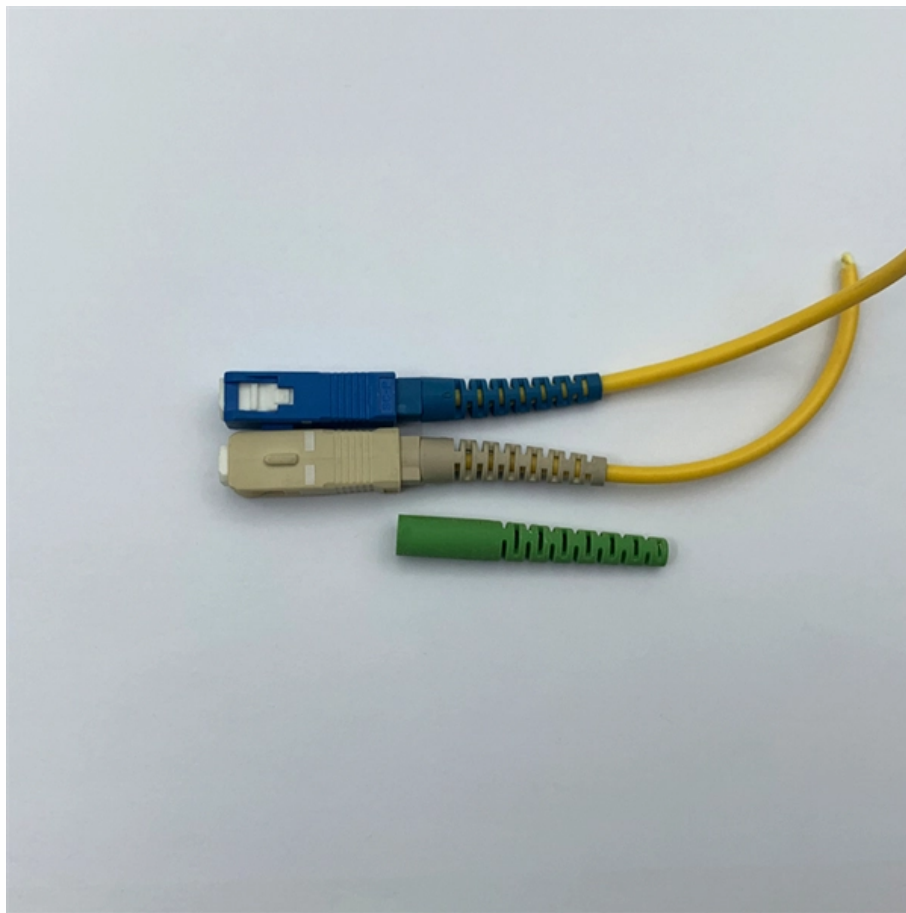

Price of under-reverse cable tray elbow

Price of under-reverse cable tray elbow

High-quality cable tray covers at Ekabel.24

Whether you need cable trays with covers, galvanized systems, or matching lids -- our high-quality cable trays protect cables from dust, moisture, mechanical damage, and ensure optimal ventilation

[Read More](#)

RS PRO Elbow Cover Steel Cable Tray Accessory, 100mm

Designed with convenience in mind, the Elbow Cover features a user-friendly click system that seamlessly connects to the RS PRO horizontal elbow with integrated unions. This means you can

Channel type cable tray Laddertype cable tray Perforated type cable tray Complies with IEC and NEMA standards. Technical Specification Characteristic Value

[Read More](#)

Vertical Cable Support Elbow , Ladder Trays , Cable Tray and Reels

The aluminum I-beam design of ITray is perfect for industrial installations with large diameter cables in long span situations, minimizing total tray width and creating a smooth transition between straight