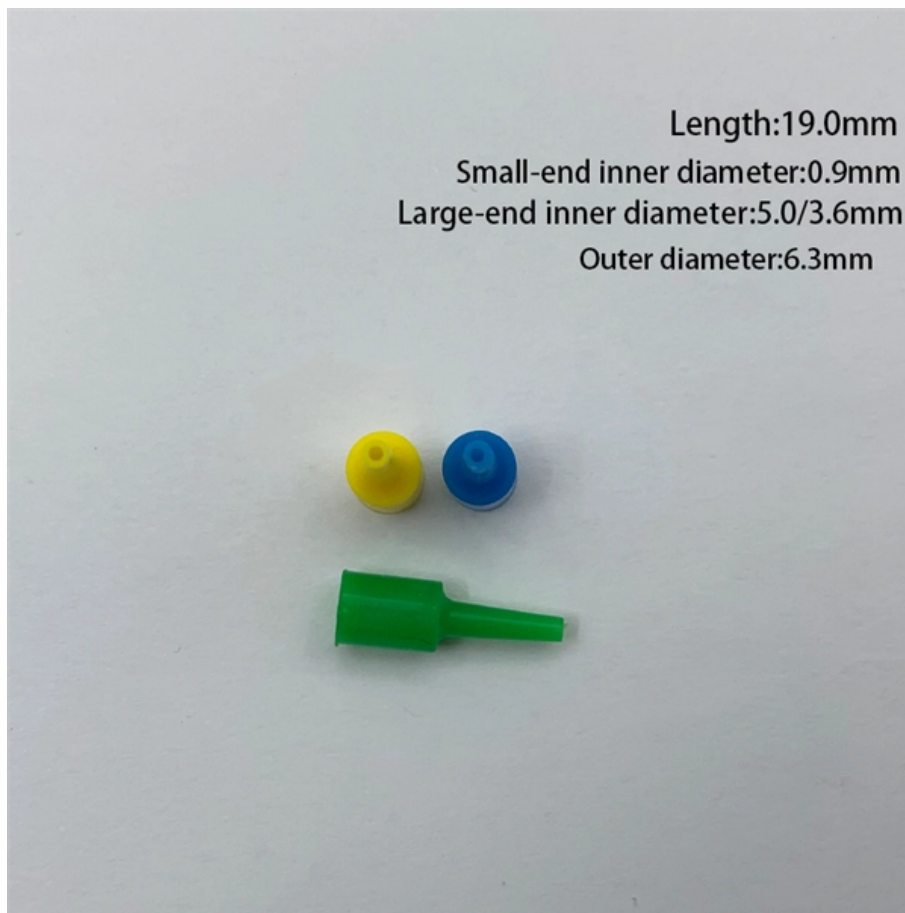

## Overview

---

The cable is designed for short-span, self-supporting aerial installations as well as to be installed on facades, poles, and ducts in FTTH deployments. Fiber Optic Cable, Drop, Outdoor Arid Core Gel-Free Tubes, Double Jacket Dielectric Fiber Optic Cable, Drop, Indoor Zero Halogen, CPR-only flame rated, Dielectric Fiber Optic Cable, Drop, Outdoor Messenger Self-Support, Messenger Fiber Optic Cable, Drop, Outdoor Arid Core Gel-Filled Tubes, Armored. ITU-T (International Telecommunication Union) defines several single-mode fiber standards, including G. ARTIC ensures a stable quality control system for our cable products through several programs including ISO 9001, ISO 14001 and ROHS. Flat Type Drop Cable, also known as flat drop cable, with a flat out-looking, usually consists of a polyethylene jacket, several fibers and two dielectric strength members to give high crush resistance. Corning indoor/outdoor round drop cable is a robust and flexible cable that provides durability and reliability in the drop segment of the network.