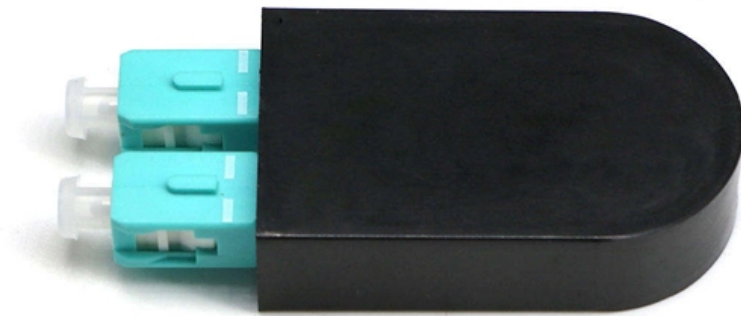

Sc Fiber optic patch panel blockage

Sc Fiber optic patch panel blockage

Fiber Optic Patch Panels: Expert Installation Guide

Installing fiber optic patch panels is a nuanced process that blends technical expertise with strategic, data-driven decision making. From the initial site assessment to the final review and documentation,

[Read More](#)

2U 48 Port Fiber Patch Panel With 8pcs 6 SC Adapter

Description The 48 port fiber patch panel is a 2U rack mount fiber enclosure designed to provide reliable connections between external optical fiber cables