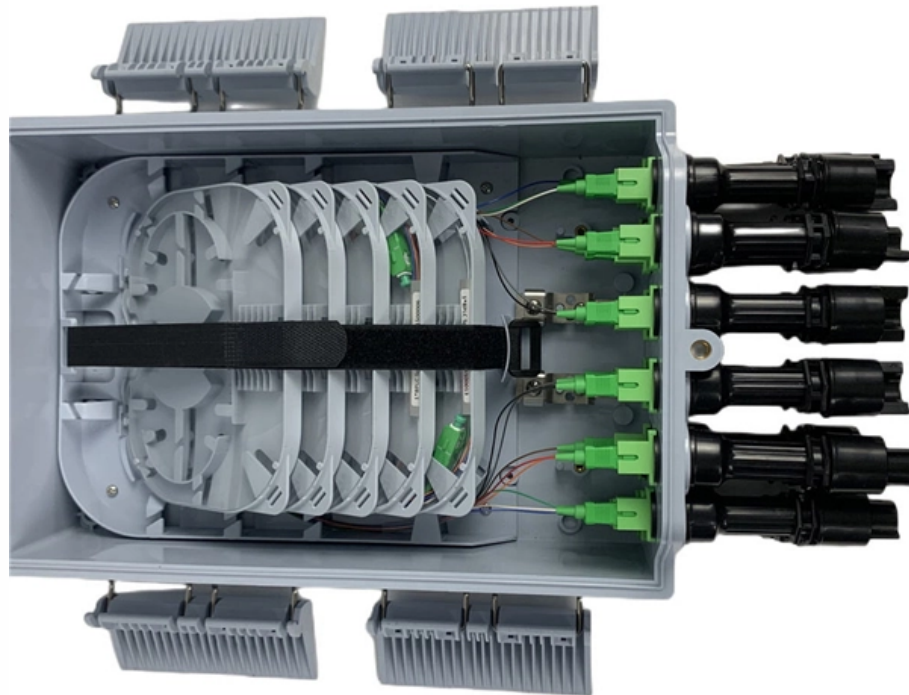

Slit Lamp Integrated Beam Splitter

Slit Lamp Integrated Beam Splitter

Zeiss Slit Lamp Beam Splitter SL-120 Dual Port , DEC

Brand new slit lamp beam splitter for Zeiss SL-120 / SL-130 -- dual port DSLR kit with 24MP Canon/Nikon camera, HDMI live view, and AC adapter. 1-year

[Read More](#)

Integrated Beam Splitter and Camera Adapter for Zeiss

Integrated Beam Splitter and Camera Adapter for Zeiss SL130 Slit Lamp CE and FDA This digital imaging module & Ipar;integrated beam splitter and

[Read More](#)

SLIT LAMP BQ 900 Sophisticated microscopy

Slit lamp BQ 900 LED illumination head Eyepiece with double cross hair reticule Switch for beam splitter Diffusor Pivoting background illumination Imaging Module IM 900

[Read More](#)

Marco Beam Splitter Adapter Sets

Digital Eye Center carries single-port, dual-port, and integrated beam splitter configurations for Marco slit lamp models -- many of which are also cross

[Read More](#)