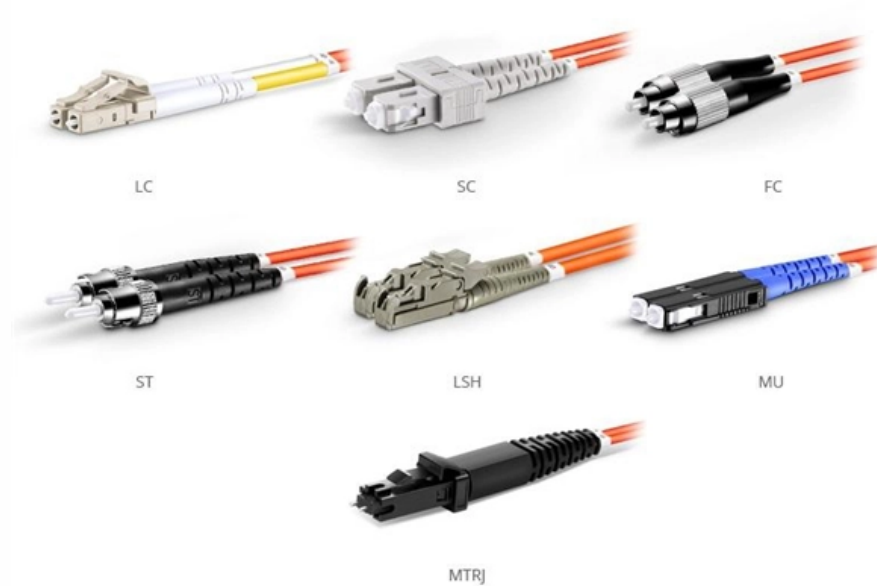

Slotted Distribution Box

OM1 Fiber Patch Cable Family

Slotted Distribution Box

Cosmos Air Distribution Products , Diffuser

When installed in the ceiling, COSMOS Slot Diffusers provide a horizontal air path that is adjustable through 180° in each slot opening. One to Eight slot Diffusers

[Read More](#)

Staark

Offered in galvanised sheet-metal or pre-insulated phenolic, PIR, or PU panels with configurable spigot positions for airtight performance. Browse our selection of accessories to optimise performance and