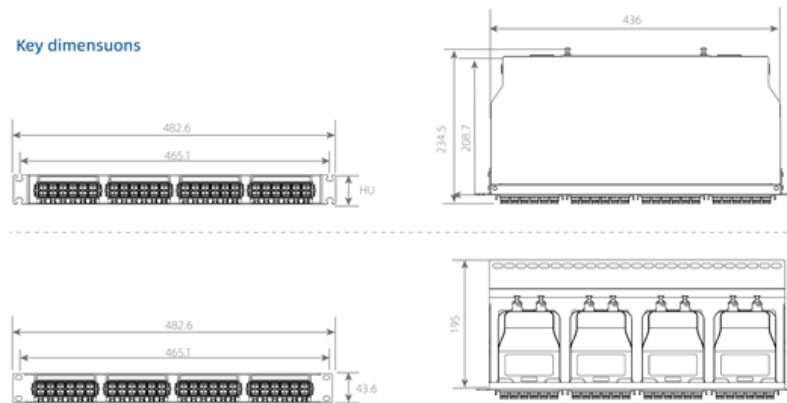

Slow network speed when connected via switch

Component Diagram

Key dimensions

Slow network speed when connected via switch

Speeds dropped from changing switches

The first switch was running almost the exact same speeds (as if it was capped at 10mbs) to the new switch i got today. I've checked the feed cable