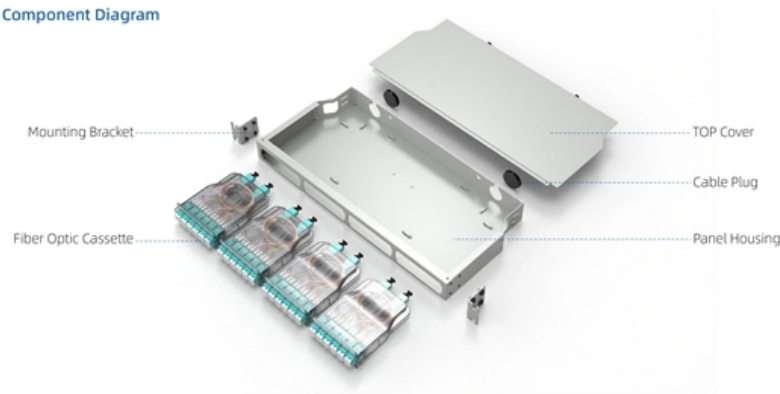

Slow network speed when connected via switch

Component Diagram

Key dimensions

Slow network speed when connected via switch

Speeds dropped from changing switches

The first switch was running almost the exact same speeds (as if it was capped at 10mbs) to the new switch i got today. I've checked the feed cable