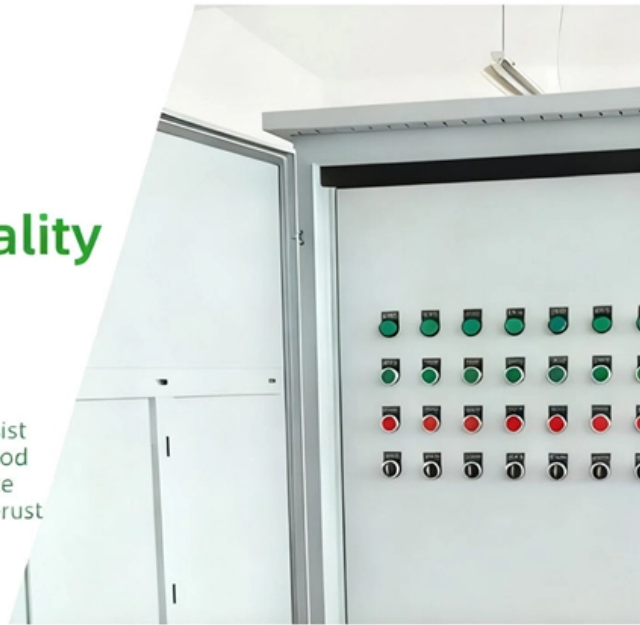

# Surface-mounted electrical control box door

02

High Quality Material

High hardness to resist external impact, Good Shaping Performance Good Look and Anti-rust

## Surface-mounted electrical control box door

---